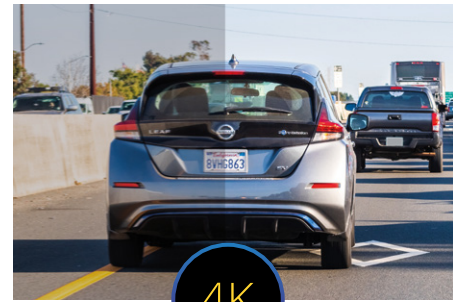

Extreme Weather Mode

Fog is a major cause of incidents on the road, inbuilt algorithms allow your 622GW to enhance the footage providing the clearest possible image, vital for driving in extreme weather conditions.

Image Stabilisation

The World's first Dash Cam with Digital Image stabilisation, giving you smooth and clear footage to help read finer details such as number plates.

Super Slow Motion

Super Slow Motion allows you to view 622GW footage at 1080p and 120fps, hugely important to capture finer details such as number plates, often essential to prove fault.

4K Image Quality

4K recording at 30fps is as good as image quality gets in a Dash Cam, with your Rear Camera Module still able to record in full HD. This quality is vital when wanting to capture finer details.