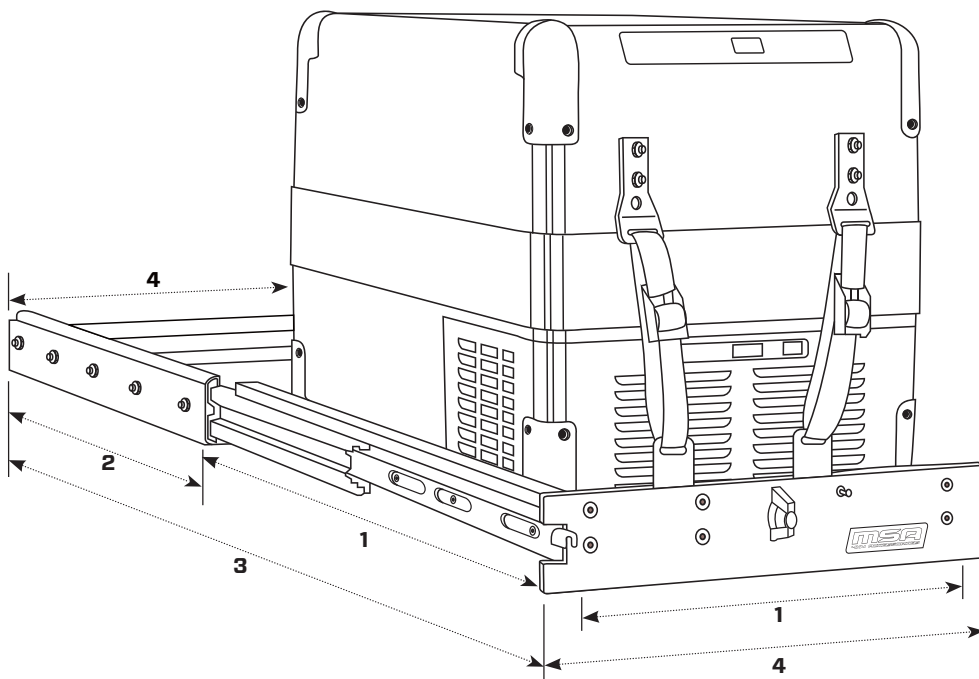

STRAIGHT SLIDE

SLIDE DIMENSIONS

MODEL	SL40	SL45	SL50	SL60	SL95
FRIDGE TRAY¹	730 x 420	700 x 470	815 x 465	860 x 530	950 x 555
SLIDE LENGTH CLOSED²	775 + 20	740 + 20	860 + 20	895 + 20	995 + 20
SLIDE LENGTH OPEN³	1640 + 20	1590 + 20	1815 + 20	1890 + 20	2120 + 20
OVERALL WIDTH⁴	475 + 20	530 + 20	530 + 20	580 + 20	610 + 20
MOUNT TO BASE	30mm (ALL MODELS)				

ALL MEASUREMENTS DISPLAYED IN (mm)