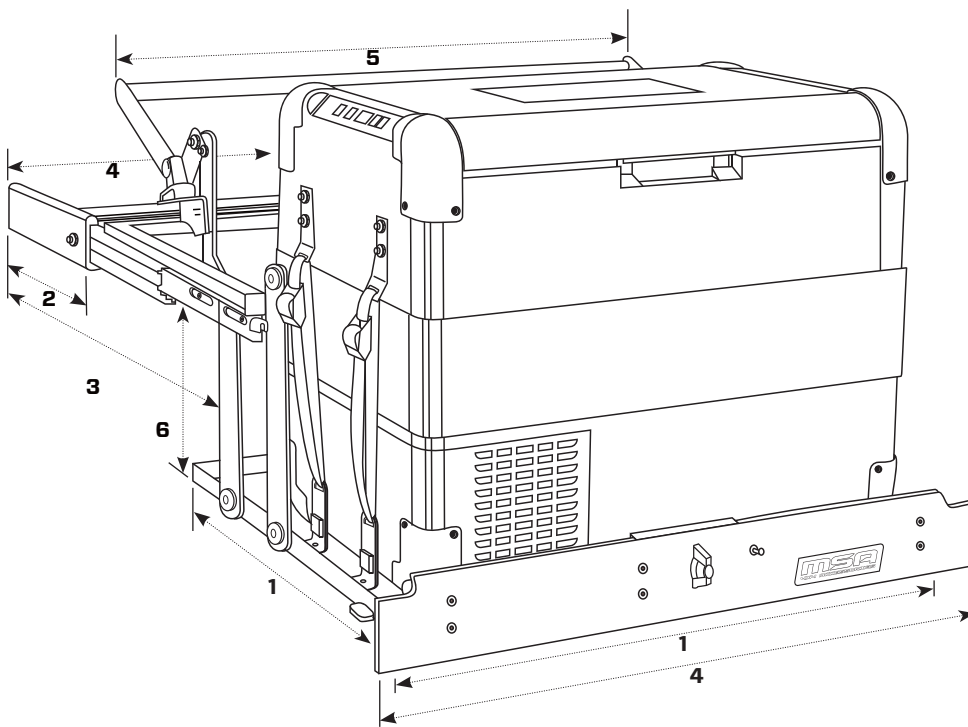

SIDE DROP SLIDE™

SLIDE DIMENSIONS

MODEL	DS40SIDE	DS45SIDE	DS50SIDE	DS60SIDE
FRIDGE TRAY¹	460 x 680	460 x 730	465 x 830	515 x 850
SLIDE LENGTH CLOSED²	530 + 20	530 + 20	540 + 20	590 + 20
SLIDE LENGTH OPEN³	1170 + 20	1170 + 20	1170 + 20	1300 + 20
OVERALL WIDTH⁴	820 + 20	870 + 20	975 + 20	995 + 20
MAX SET BACK	130	125	115	140
GAS STRUT	750 N	800 N	900 N	1100 N
HANDLE WIDTH⁵	760	815	920	935
DROP⁶	300mm (ALL MODELS)			
MOUNT TO BASE	35mm (ALL MODELS)			

ALL MEASUREMENTS DISPLAYED IN (mm)

Please Note: Front of slide can be mounted up to 80mm back from front edge of mounting surface, and some fridge bags may obstruct the full use of the slide.