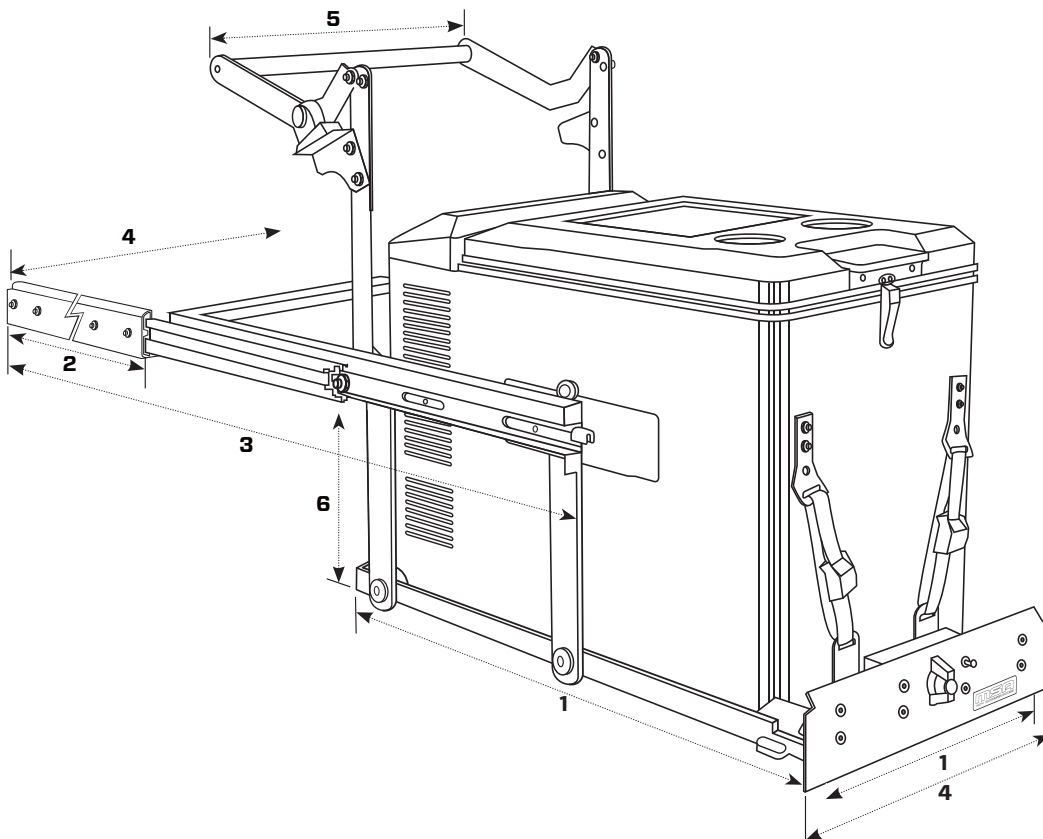

DROP SLIDE™

SLIDE DIMENSIONS

MODEL	DS40	DS45	DS50	DS60	DS95
FRIDGE TRAY ¹	710 x 390	690 x 480	810 x 480	865 x 535	955 x 560
SLIDE LENGTH CLOSED ²	800 + 20	790 + 20	880 + 20	930 + 20	1020 + 20
SLIDE LENGTH OPEN ³	1670 + 20	1610 + 20	1860 + 20	1965 + 20	2170 + 20
OVERALL WIDTH ⁴	500 + 20	590 + 20	590 + 20	645 + 20	670 + 20
MAX SET BACK	115	120	120	130	150
GAS STRUT	650 N	800 N	800 N	1000 N	1000 N Slow
HANDLE WIDTH ⁵	450	535	535	590	610
DROP ⁶	300mm (ALL MODELS)				
MOUNT TO BASE	35mm (ALL MODELS)				

ALL MEASUREMENTS DISPLAYED IN (mm)

Please Note: Front of slide can be mounted up to 80mm back from front edge of mounting surface, and some fridge bags may obstruct the full use of the slide.