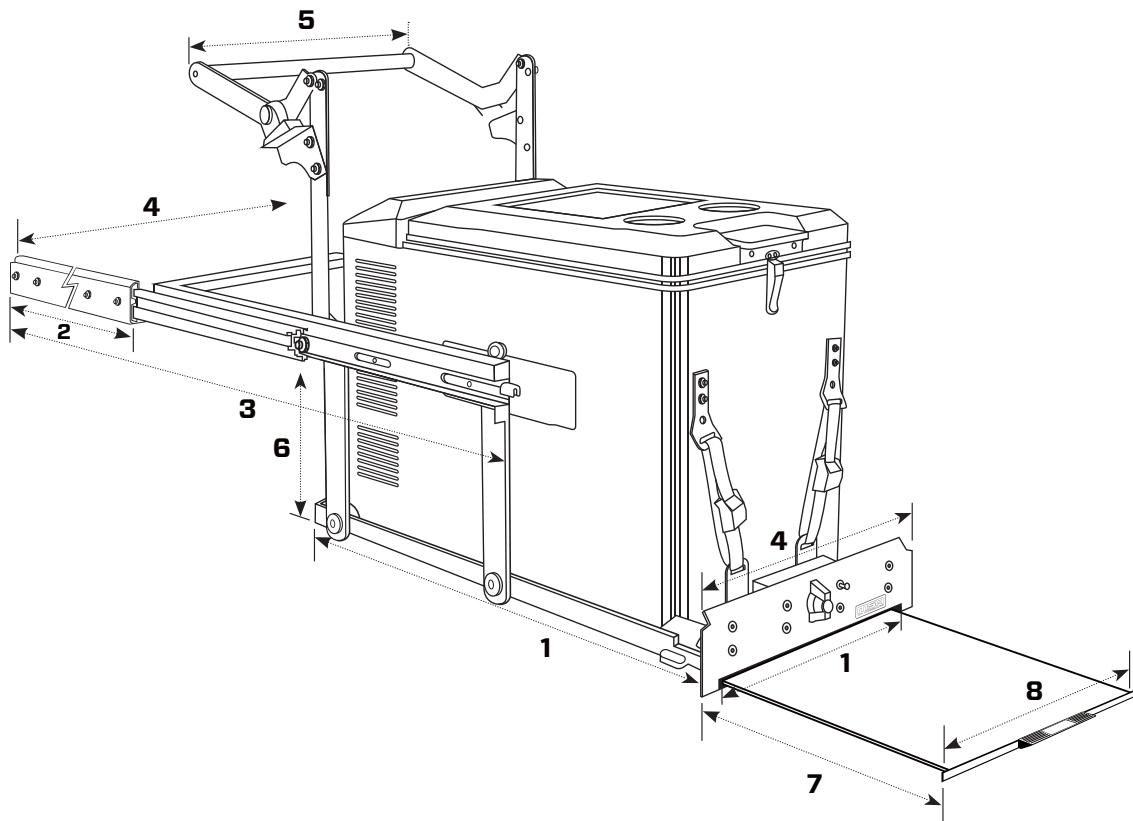

## SLIDE DIMENSIONS

MODEL	30003	30004	30005	30006	30007
DESCRIPTION	DS40 Drop Slide with Table	DS45 Drop Slide with Table	DS50 Drop Slide with Table	DS60 Drop Slide with Table	DS95 Drop Slide with Table
FRIDGE TRAY <sup>1</sup>	710 x 390	690 x 480	810 x 480	865 x 535	955 x 560
SLIDE LENGTH CLOSED <sup>2</sup>	800 + 20	790 + 20	880 + 20	930 + 20	1020 + 20
SLIDE LENGTH OPEN <sup>3</sup>	1670 + 20	1610 + 20	1860 + 20	1965 + 20	2170 + 20
OVERALL WIDTH <sup>4</sup>	500 + 20	590 + 20	590 + 20	645 + 20	670 + 20
MAX SET BACK	115	120	120	130	150
GAS STRUT	650 N	800 N	800 N	1000 N	1000 N Slow
HANDLE WIDTH <sup>5</sup>	450	535	535	590	610
TABLE TRAVEL DISTANCE <sup>7</sup>	425	420	420	420	420
TABLE WIDTH <sup>8</sup>	310	400	400	400	400
DROP <sup>6</sup>	300mm (ALL MODELS)				
MOUNT TO BASE	35mm (ALL MODELS)				

ALL MEASUREMENTS DISPLAYED IN (mm)

**Please Note:** Front of slide can be mounted up to 80mm back from front edge of mounting surface, and some fridge bags may obstruct the full use of the slide.