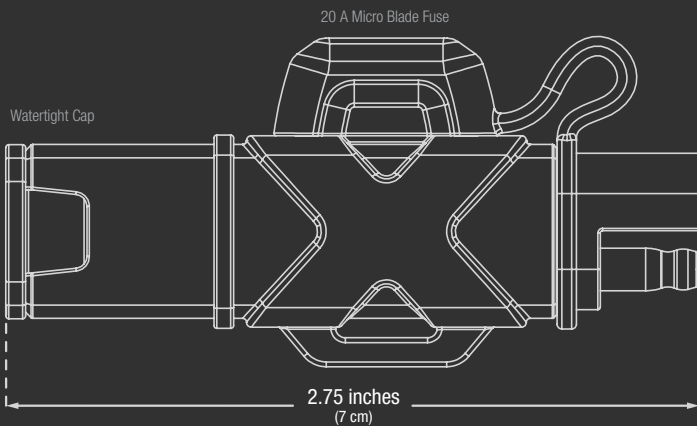

### RUGGED

PROTECT PLUGS  
WITH WATERTIGHT,  
PRESS-FIT CAPS.

### TECHNICAL SPECIFICATIONS

INPUT:	X-Connect Female	
OUTPUT:	SAE Adapter	
FUSE:	20 Amp Micro Blade	
LENGTH:	2.75 in (7cm)	
WEIGHT:	0.09 lbs (0.04kg)	
VOLUMETRICS:	<b>Retail Packaging:</b> Dimensions: 3.2" x 1.6" x 5.1" Weight: 0.11 lbs UPC: 0-46221-11006-7	<b>Master Carton:</b> Dimensions: 6.1" x 5.7" x 7.7" Weight: 1.34 lbs Quantity: 6 UCC: 20046221110061
	<b>Inner Carton:</b> Dimensions: 5.4" x 1.9" x 3.7" Weight: 0.18 lbs	<b>Units Per Pallet:</b> 1,260 Units