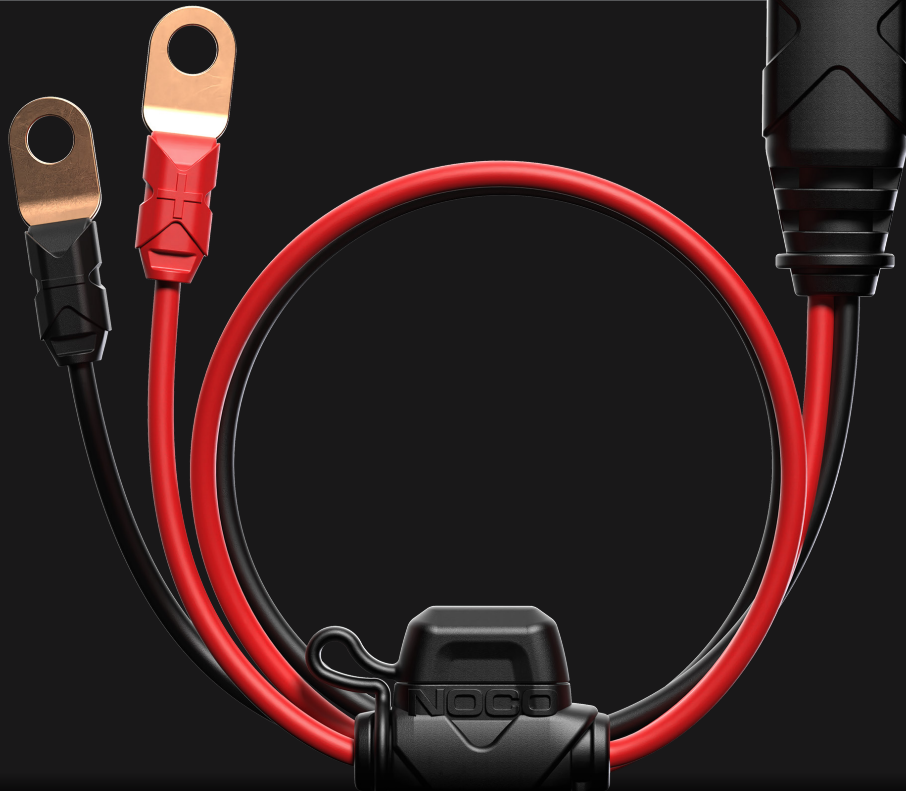

16 AWG

GC002

QUICKLY CONNECT. M6 EYELET CONNECTORS.

DESIGNED FOR
NOCO genius
BATTERY CHARGERS AND MAINTAINERS.

COMPATIBLE WITH ALL NEW GENIUS:

GENIUS1	GENIUS2	GENIUS5
GENIUS10	GENIUS2X2	GENIUS2X4
+ PREVIOUS NOCO G SERIES:		
G750	G7200	
G1100	G4	
G3500		

NOCO

30339 Diamond Parkway, #102
Glenwillow, OH 44139 | USA
1.800.456.6626

no.co

MADE FOR GENIUS.

IMPROVED EYELET DESIGN.

The GC002 M6 Eyelet Connectors are compatible with the X-Connect on Genius Chargers. Permanently mount eyelets on battery terminals to create a convenient connection to quickly plug in your NOCO Genius battery charger for daily charging and battery maintenance.

INTEGRATED FUSE.

Built-in 20A fuse protection for increased safety. The 20A fuse provides equal protection while being 45% smaller than the previous NOCO 10A Fuse.

SUPERIOR CONDUCTIVITY.

New copper-plated eyelets improve charging performance.

HARD MOUNT. PERMANENT CONNECTION.

Leave GC002 hard-mounted to battery terminals and easily move Genius chargers between batteries.

16 AWG WIRE.

6mm Diameter

WHAT'S IN THE BOX

TECHNICAL SPECIFICATIONS

WIRE SIZE:	16 AWG	
INPUT:	X-Connect Female	
FUSE:	20 Amp Micro Blade	
CABLE LENGTH:	18.5 in (47cm)	
WEIGHT:	0.18 lbs (0.08kg)	
VOLUMETRICS:	Retail Packaging: Dimensions: 3.2" x 1.6" x 5.1" Weight: 0.20 lbs UPC: 0-46221-10055-6	Master Carton: Dimensions: 6.1" x 5.7" x 7.7" Weight: 1.68 lbs Quantity: 6 UCC: 20046221100550
	Inner Carton: Dimensions: 5.4" x 1.9" x 3.7" Weight: 0.22 lbs	Units Per Pallet: 1,260 Units