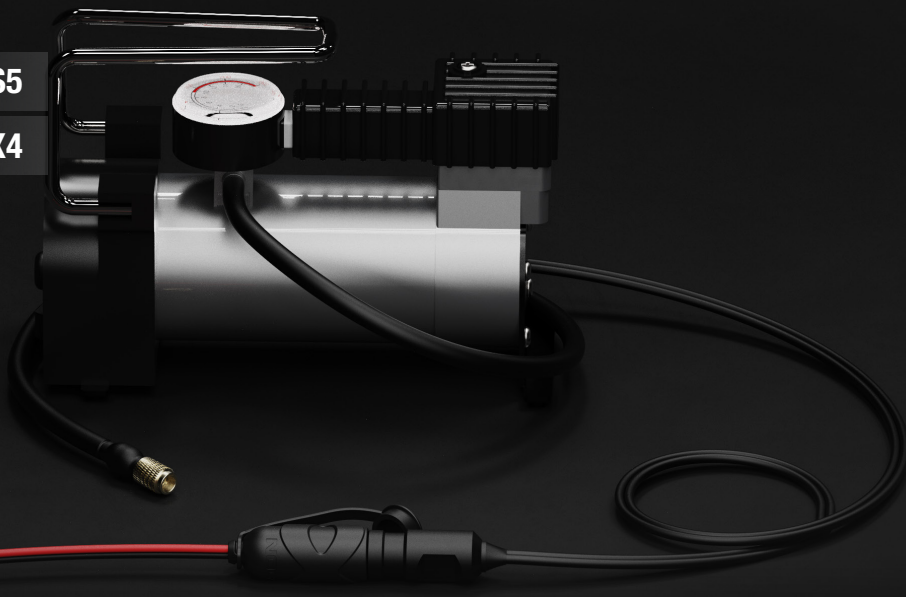

16 AWG

GC002

QUICKLY CONNECT. M6 EYELET CONNECTORS.

DESIGNED FOR
NOCO genius
BATTERY CHARGERS AND MAINTAINERS.

COMPATIBLE WITH ALL NEW GENIUS:

GENIUS1	GENIUS2	GENIUS5
GENIUS10	GENIUS2X2	GENIUS2X4
+ PREVIOUS NOCO G SERIES:		
G750	G7200	
G1100	G4	
G3500		

NOCO

30339 Diamond Parkway, #102
Glenwillow, OH 44139 | USA
1.800.456.6626

no.co

MADE FOR GENIUS.

IMPROVED EYELET DESIGN.

The GC002 M6 Eyelet Connectors are compatible with the X-Connect on Genius Chargers. Permanently mount eyelets on battery terminals to create a convenient connection to quickly plug in your NOCO Genius battery charger for daily charging and battery maintenance.

INTEGRATED FUSE.

Built-in 20A fuse protection for increased safety. The 20A fuse provides equal protection while being 45% smaller than the previous NOCO 10A Fuse.

SUPERIOR CONDUCTIVITY.

New copper-plated eyelets improve charging performance.

HARD MOUNT. PERMANENT CONNECTION.

Leave GC002 hard-mounted to battery terminals and easily move Genius chargers between batteries.

16 AWG WIRE.

6mm Diameter

WHAT'S IN THE BOX

TECHNICAL SPECIFICATIONS

WIRE SIZE:	16 AWG	
INPUT:	X-Connect Female	
FUSE:	20 Amp Micro Blade	
CABLE LENGTH:	18.5 in (47cm)	
WEIGHT:	0.18 lbs (0.08kg)	
VOLUMETRICS:	Retail Packaging: Dimensions: 3.2" x 1.6" x 5.1" Weight: 0.20 lbs UPC: 0-46221-10055-6	Master Carton: Dimensions: 6.1" x 5.7" x 7.7" Weight: 1.68 lbs Quantity: 6 UCC: 20046221100550
	Inner Carton: Dimensions: 5.4" x 1.9" x 3.7" Weight: 0.22 lbs	Units Per Pallet: 1,260 Units