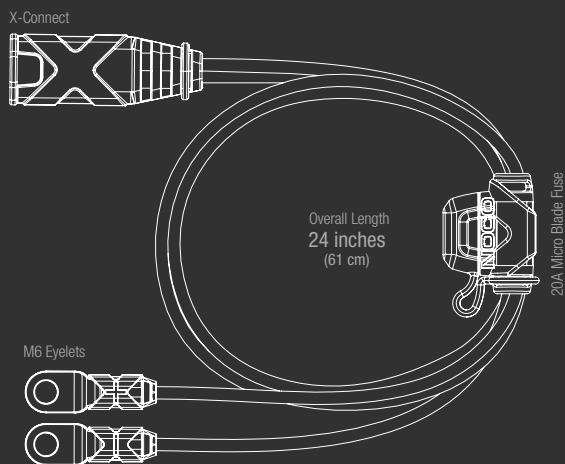

INTEGRATED FUSE.

Built-in 20A fuse protection for increased safety. The 20A fuse provides equal protection while being 45% smaller than the previous NOCO 10A Fuse.

SUPERIOR CONDUCTIVITY.

New copper-plated eyelets improve charging performance.

HARD MOUNT. PERMANENT CONNECTION.

Leave GC002 hard-mounted to battery terminals and easily move Genius chargers between batteries.

16 AWG WIRE.

6mm Diameter

WHAT'S IN THE BOX

TECHNICAL SPECIFICATIONS

WIRE SIZE:	16 AWG	
INPUT:	X-Connect Female	
FUSE:	20 Amp Micro Blade	
CABLE LENGTH:	18.5 in (47cm)	
WEIGHT:	0.18 lbs (0.08kg)	
VOLUMETRICS:	Retail Packaging: Dimensions: 3.2" x 1.6" x 5.1" Weight: 0.20 lbs UPC: 0-46221-10055-6	Master Carton: Dimensions: 6.1" x 5.7" x 7.7" Weight: 1.68 lbs Quantity: 6 UCC: 20046221100550
	Inner Carton: Dimensions: 5.4" x 1.9" x 3.7" Weight: 0.22 lbs	Units Per Pallet: 1,260 Units