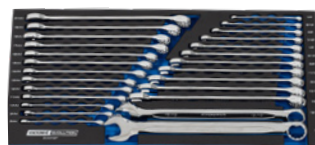

EVA410T - 26 Piece Combination Spanner EVA Tray