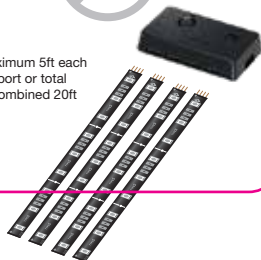

EXTENDABLE

Type S Plug & Glow™ kits can be extended up to **maximum of 20ft (6m)** using compatible extension strips. To function properly extension strips must be connected to the same type of strip. (see examples below)

Multi color + Multi color extension

Multi color + Multi color Micro Light Extension

Plug & Glow Red/ Blue/ White + Multi color Extension

Maximum 5ft each port or total combined 20ft

WARNING

This product is not DOT approved and is designed for intended use only (for interior cabin). Not for use in extreme temperature such as under hood applications.

WARNING: This product can expose you to chemicals including DEHP and DINP, which are known to the State of California to cause cancer and birth defects or other reproductive harm. For more information go to www.P65Warnings.ca.gov.

Winplus North America, Inc.
2975 Red Hill Ave., Ste. 100,
Costa Mesa, CA 92626
Tel: 1.866.294.9244
© 2018 Winplus North America, Inc.
All rights reserved.
3M™ is a trademark of 3M Company.