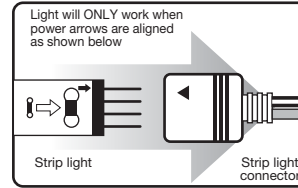

FRONT

TOURING ITEMS
TYPE S

**Plug & Glow™
24" EXTENSION CABLE
x 4PCS**

Instruction Manual

PACKAGE CONTENTS

4 x 24"
Extension cable

INSTALLATION

- Choose the desired location.
- Plug in LED strip or extension cable and place in desired location.

BACK

EXTENDABLE

Type S Plug & Glow™ kits can be extended up to **maximum of 20ft (6m)** using compatible extension strips. To function properly extension strips must be connected to the same type of strip. (see examples below)

Multi color + Multi color extension

Multi color + Multi color Micro Light Extension

Plug & Glow Red/ Blue/ White + Multi color Extension

Maximum 5ft each port or total combined 20ft

WARNING

This product is not DOT approved and is designed for intended use only (for interior cabin). Not for use in extreme temperature such as under hood applications.

WARNING: This product can expose you to chemicals including DEHP and DINP, which are known to the State of California to cause cancer and birth defects or other reproductive harm. For more information go to www.P65Warnings.ca.gov.

Winplus North America, Inc.
2975 Red Hill Ave., Ste. 100,
Costa Mesa, CA 92626
Tel: 1.866.294.9244
© 2018 Winplus North America, Inc.
All rights reserved.
3M™ is a trademark of 3M Company.

OPTIONAL PRODUCTS

Optional Smart LED products also available to enhance your experience (sold separately).

48" Smart Lighting Deluxe Kit

72" Exterior Smart Lighting Kit