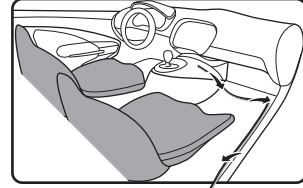

INSTALLATION

- Choose the desired location.
- Plug in LED strip or extension cable and place in desired location.