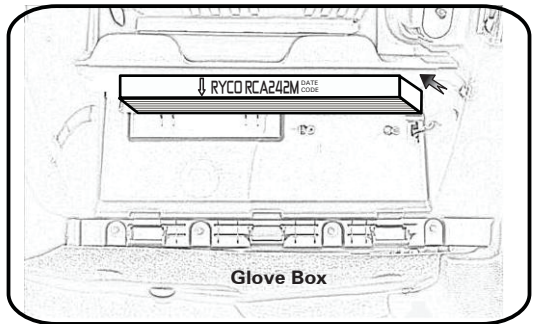

**FITTING INSTRUCTIONS FOR RYCO CABIN FILTER RCA242M
JEEP GRAND CHEROKEE OE Pt No: 68079487AA
(Filter is located behind glove box)**

- 1. Unlock and loosen down glove box and remove two retainer on both side of glove box.**

- 2. Remove the clip on the side of filter housing cover. Open the cover to locate the cabin filter.**

- 3. Replace old cabin filter with RYCO RCA242M and ensure the air flow arrow is pointing to the floor. Refit filter housing cover and glove box. Dispose of used filter correctly.**