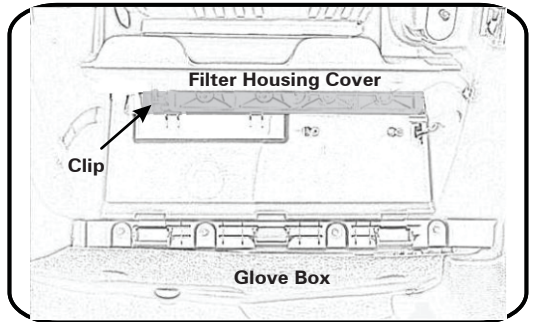

**FITTING INSTRUCTIONS FOR RYCO CABIN FILTER RCA242M
JEEP GRAND CHEROKEE OE Pt No: 68079487AA
(Filter is located behind glove box)**

- 1. Unlock and loosen down glove box and remove two retainer on both side of glove box.**

- 2. Remove the clip on the side of filter housing cover. Open the cover to locate the cabin filter.**

- 3. Replace old cabin filter with RYCO RCA242M and ensure the air flow arrow is pointing to the floor. Refit filter housing cover and glove box. Dispose of used filter correctly.**