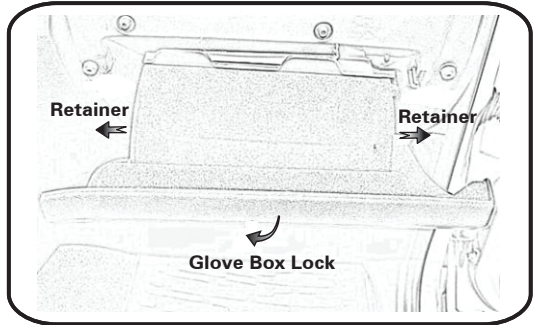

**FITTING INSTRUCTIONS FOR RYCO CABIN FILTER RCA242M
JEEP GRAND CHEROKEE OE Pt No: 68079487AA
(Filter is located behind glove box)**

- 1. Unlock and loosen down glove box and remove two retainer on both side of glove box.**

- 2. Remove the clip on the side of filter housing cover. Open the cover to locate the cabin filter.**

- 3. Replace old cabin filter with RYCO RCA242M and ensure the air flow arrow is pointing to the floor. Refit filter housing cover and glove box. Dispose of used filter correctly.**