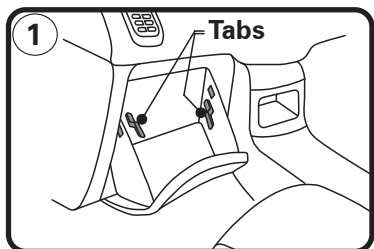

FITTING INSTRUCTIONS FOR RYCO CABIN FILTER RCA173M

KIA CERATO, CERATO SPORTS.
(Filter is located behind glovebox)

1: Partly open glove box and remove the 2 tabs, let glove box hang down out of way.

2: Remove housing cover by unclipping ends and pull out.

3: Remove used filter and replace with a new Ryco filter. Note direction of flow arrow printed on filter.

4: Refit components in reverse order, Dispose of used filter correctly.

RYCO Group Pty Ltd
29 Taras Ave Altona
North Victoria 3025
Australia
www.rycofilters.com.au