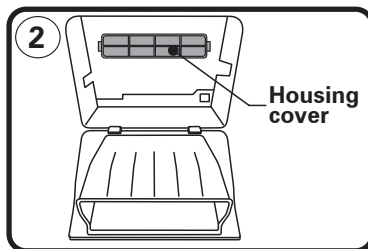

FITTING INSTRUCTIONS FOR RYCO CABIN FILTER RCA173M

KIA CERATO, CERATO SPORTS.
(Filter is located behind glovebox)

1: Partly open glove box and remove the 2 tabs, let glove box hang down out of way.

2: Remove housing cover by unclipping ends and pull out.