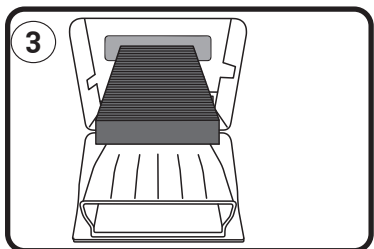

FITTING INSTRUCTIONS FOR RYCO CABIN FILTER RCA173M

KIA CERATO, CERATO SPORTS.
(Filter is located behind glovebox)

1: Partly open glove box and remove the 2 tabs, let glove box hang down out of way.

2: Remove housing cover by unclipping ends and pull out.

3: Remove used filter and replace with a new Ryco filter. Note direction of flow arrow printed on filter.

4: Refit components in reverse order, Dispose of used filter correctly.

RYCO Group Pty Ltd
29 Taras Ave Altona
North Victoria 3025
Australia
www.rycofilters.com.au