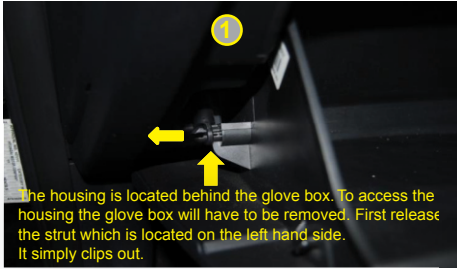

FITTING INSTRUCTIONS FOR RYCO CABIN AIR FILTER RCA201M Hyundai I45 (pictured), Kia Optima (TF)

RYCO Group Pty Ltd
29 Taras Ave Altona North
Victoria 3025 Australia.
www.rycofilters.com.au

RYCO Group -
A division of GUD (NZ) Holdings Limited
626A Rosebank Road Avondale
Auckland, New Zealand
www.ryco.co.nz