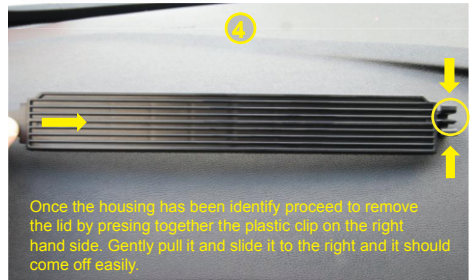

FITTING INSTRUCTIONS FOR RYCO CABIN AIR FILTER RCA201M Hyundai I45 (pictured), Kia Optima (TF)

RYCO Group Pty Ltd
29 Taras Ave Altona North
Victoria 3025 Australia.
www.rycofilters.com.au

RYCO Group -
A division of GUD (NZ) Holdings Limited
626A Rosebank Road Avondale
Auckland, New Zealand
www.ryco.co.nz