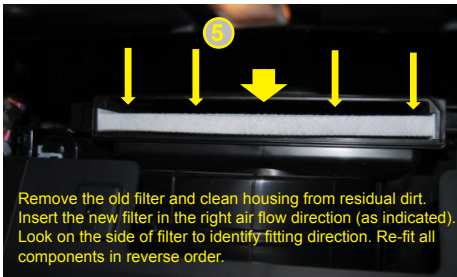

FITTING INSTRUCTIONS FOR RYCO CABIN AIR FILTER RCA201M Hyundai I45 (pictured), Kia Optima (TF)

RYCO Group Pty Ltd
29 Taras Ave Altona North
Victoria 3025 Australia.
www.rycofilters.com.au

RYCO Group -
A division of GUD (NZ) Holdings Limited
626A Rosebank Road Avondale
Auckland, New Zealand
www.ryco.co.nz