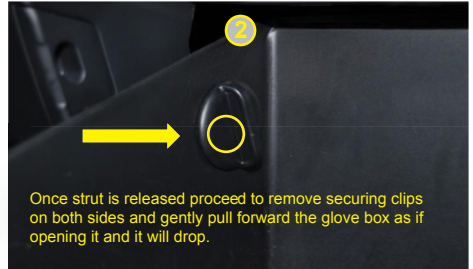

FITTING INSTRUCTIONS FOR RYCO CABIN AIR FILTER RCA201M Hyundai I45 (pictured), Kia Optima (TF)

RYCO Group Pty Ltd
29 Taras Ave Altona North
Victoria 3025 Australia.
www.rycofilters.com.au

RYCO Group -
A division of GUD (NZ) Holdings Limited
626A Rosebank Road Avondale
Auckland, New Zealand
www.ryco.co.nz