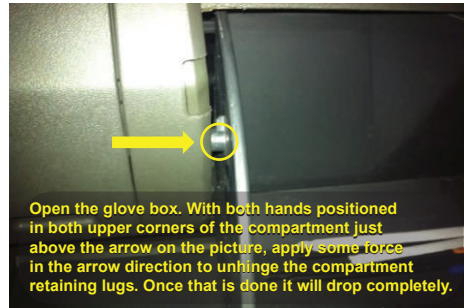

**FITTING INSTRUCTIONS FOR A NISSAN NAVARA D40 (SPAIN BUILT)
ALSO FITS: NISSAN PATHFINDER R51
RYCO CABIN AIR FILTER RCA174M**

**RYCO Group Pty Ltd
29 Taras Ave Altona
North Victoria 3025
Australia
www.rycofilters.com.au**