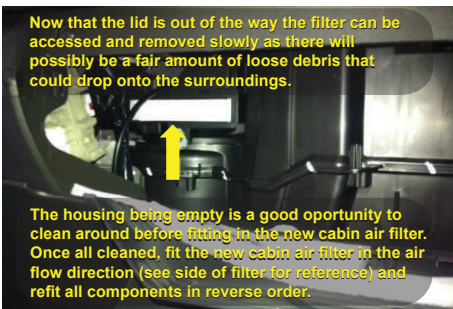

**FITTING INSTRUCTIONS FOR A NISSAN NAVARA D40 (SPAIN BUILT)
ALSO FITS: NISSAN PATHFINDER R51
RYCO CABIN AIR FILTER RCA174M**

**RYCO Group Pty Ltd
29 Taras Ave Altona
North Victoria 3025
Australia
www.rycofilters.com.au**