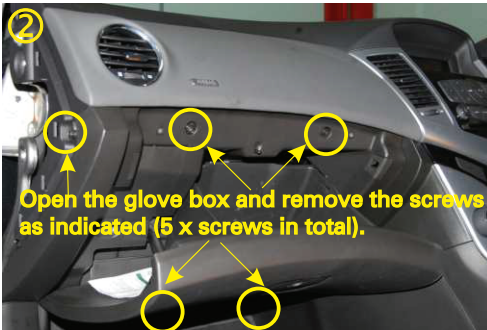

**FITTING INSTRUCTIONS FOR RYCO CABIN FILTER RCA224M**  
**HOLDEN CRUZE JG, JH & YG SERIES**  
**ALSO FITS OPEL ASTRA PJ SERIES**  
Filter located behind glove box

- ① Unmount the clipped-in cover on the left side of instrument panel.