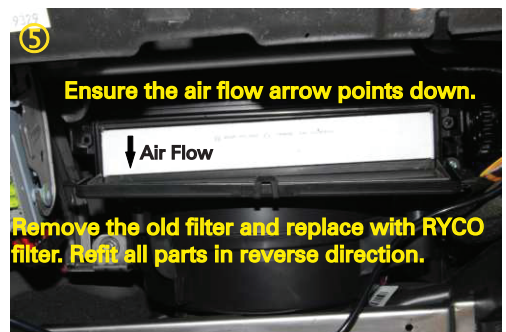

**FITTING INSTRUCTIONS FOR RYCO CABIN FILTER RCA224M**  
**HOLDEN CRUZE JG, JH & YG SERIES**  
**ALSO FITS OPEL ASTRA PJ SERIES**  
Filter located behind glove box

- ① Unmount the clipped-in cover on the left side of instrument panel.