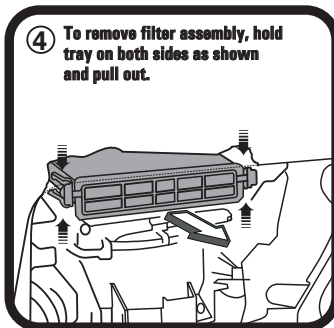

RYCO FILTERS

FITTING INSTRUCTIONS FOR RYCO CABIN FILTER RCA140M

TOYOTA ECHO & RAV4 Filter is located behind glove box

RYCO Group Pty Ltd
29 Taras Ave Altona
North Victoria 3025
Australia
www.rycofilters.com.au