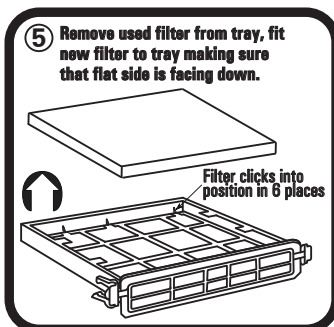

RYCO FILTERS

FITTING INSTRUCTIONS FOR RYCO CABIN FILTER RCA140M

TOYOTA ECHO & RAV4 Filter is located behind glove box

RYCO Group Pty Ltd
29 Taras Ave Altona
North Victoria 3025
Australia
www.rycofilters.com.au