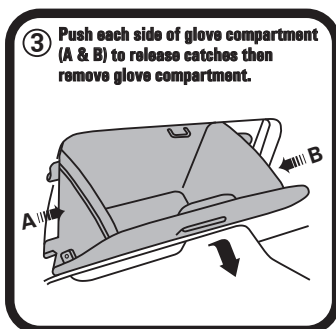

RYCO FILTERS

FITTING INSTRUCTIONS FOR RYCO CABIN FILTER RCA140M

TOYOTA ECHO & RAV4 Filter is located behind glove box

RYCO Group Pty Ltd
29 Taras Ave Altona
North Victoria 3025
Australia
www.rycofilters.com.au