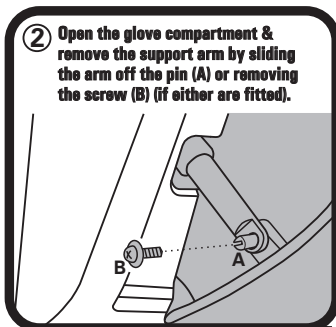

RYCO FILTERS

FITTING INSTRUCTIONS FOR RYCO CABIN FILTER RCA140M

TOYOTA ECHO & RAV4 Filter is located behind glove box

RYCO Group Pty Ltd
29 Taras Ave Altona
North Victoria 3025
Australia
www.rycofilters.com.au