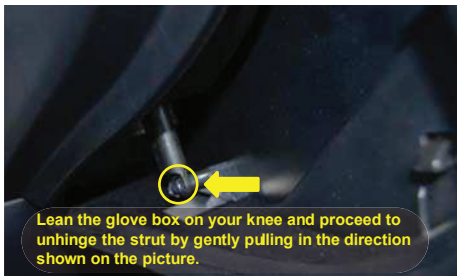

RYCO FILTERS

FITTING INSTRUCTIONS FOR RYCO CABIN AIR FILTER RCA164M TOYOTA KLUGER (pictured), LEXUS (CT200H, IS250, IS350), TOYOTA HIACE, HILUX, LANDCRUISER & RAV4

RYCO Group Pty Ltd
29 Taras Ave Altona
North Victoria 3025
Australia
www.rycofilters.com.au