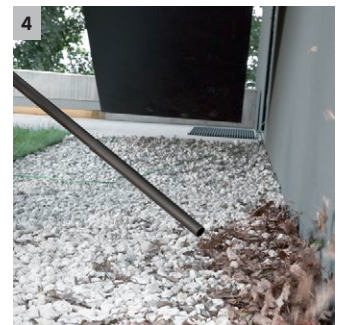

WD 3 Premium

The powerful, WD 3 Premium energy efficient wet and dry vacuum cleaner is equipped with a robust and corrosion-free 17-litre stainless steel container, a cartridge filter, as well as new accessories.

1 Special cartridge filter

- For wet and dry suction without changing the filter.

2 Newly developed floor nozzle and suction hose

- For perfect cleaning results, with dry or wet, fine or coarse dirt.
- For maximum convenience and flexibility when vacuuming.

3 Removable handle

- Offers the possibility of attaching different nozzles directly on the suction hose.
- For easy vacuuming even in the tightest of spaces.

4 Practical blower function

- The practical blower function helps wherever vacuuming is not possible.
- Effortless dirt removal e.g. from a gravel pit.