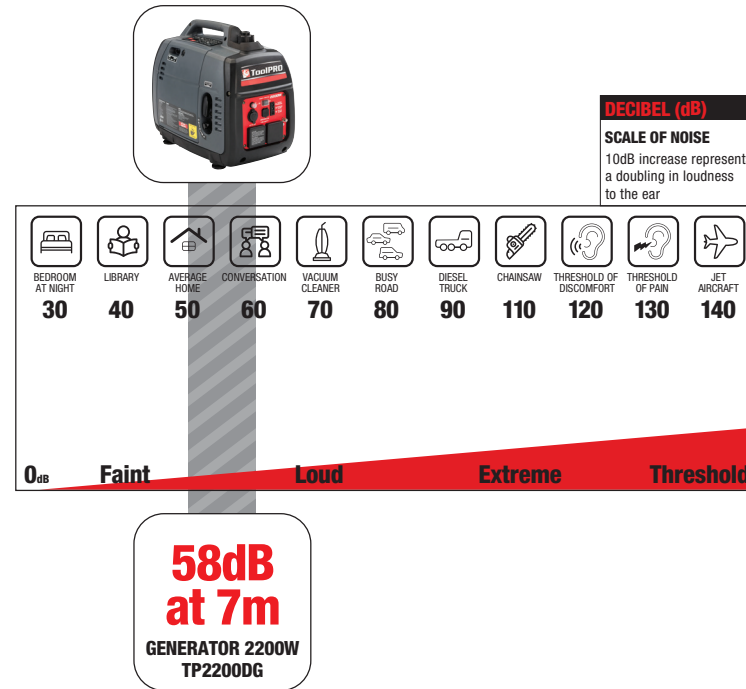

TP2200DG

PLU 553027

GENERATOR POWER USAGE CHART				
APPLIANCE	APPROX START W	APPROX RUN W	1100W	2200W
Light Bulb, LED	5-20W	5-20W	✓	✓
Light Bulb, Incandescent	20-100W	20-100W	✓	✓
Light Bulb, Halogen	50-600W	20-500W	✓	✓
Smart Phone/Tablet Charger	100W	100W	✓	✓
Pedestal Fan	120-500W	40-100W	✓	✓
Flat Screen TV 24"	200W	200W	✓	✓
Laptop Computer	200-300W	100-200W	✓	✓
Desktop Computer	300-650W	100-450W	✓	✓
Bar Fridge Up to 60L	500-700W	200-350W	✓	✓
Flat Screen TV 24" & Blue Ray	500-800W	500-800W	✓	✓
Flat Screen TV 46"	600-800W	600-800W	✓	✓
Blender	750W	400W	✓	✓
13mm Impact Drill	900-1200W	600-750W	✓	✓
Coffee Maker	900-1800W	600-1200W		✓
Toaster 2 slice	850-1000W	850-1000W		✓
Kettle	1400W	1400W		✓
Home Fridge/Freezer Up To 180L	1200-2400W	250-600W		✓
Electric Fry Pan	1500-2000W	1500-2000W		✓
Toaster 4 slice	1600-2200W	1600-2200W		✓
125mm Angle Grinder	1700-1800W	700-800W		✓
Microwave Oven 800W	1800W	1500W		✓
Hair Dryer	1500-2400W	1000-2000W		✓
Kettle	2000W	2000W		✓
Microwave Oven 1000W	2100W	1800W		✓
185mm Circular Saw	2100-2300W	1000-1400W		✓
2HP Air Compressor	2400-2600W	1500-2000W		✓
Home Fridge/Freezer Over 200L	1800-2900W	700-1200W		✓
Caravan Air Conditioner	2000-4000W	1500-3000W		✓

You can use any combination of appliances provided that you do not exceed the limits of your generator.
For this generator never exceed 1650W in total when combining multiple different appliances.