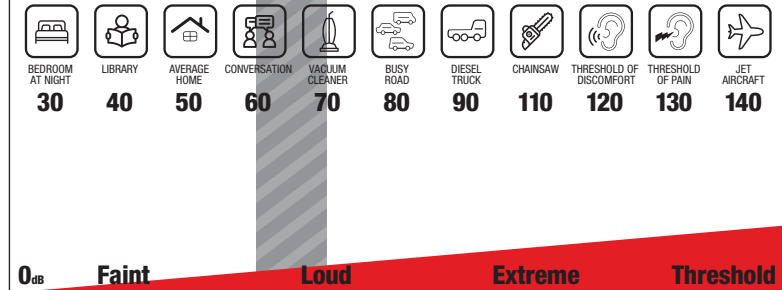

## PLU 553024

GENERATOR POWER USAGE CHART					
APPLIANCE	APPROX START W	APPROX RUN W	1100W	2200W	3300W
Light Bulb, LED	5-20W	5-20W	✓	✓	✓
Light Bulb, Incandescent	20-100W	20-100W	✓	✓	✓
Light Bulb, Halogen	50-600W	20-500W	✓	✓	✓
Smart Phone/Tablet Charger	100W	100W	✓	✓	✓
Pedestal Fan	120-500W	40-100W	✓	✓	✓
Flat Screen TV 24"	200W	200W	✓	✓	✓
Laptop Computer	200-300W	100-200W	✓	✓	✓
Desktop Computer	300-650W	100-450W	✓	✓	✓
Bar Fridge Up to 60L	500-700W	200-350W	✓	✓	✓
Flat Screen TV 24" & Blue Ray	500-800W	500-800W	✓	✓	✓
Flat Screen TV 46"	600-800W	600-800W	✓	✓	✓
Blender	750W	400W	✓	✓	✓
Toaster 2 slice	850-1000W	850-1000W	✓	✓	✓
13mm Impact Drill	900-1200W	600-750W	✓	✓	✓
Coffee Maker	900-1800W	600-1200W		✓	✓
Kettle	1400W	1400W		✓	✓
Home Fridge/Freezer Up To 180L	1200-2400W	250-600W		✓	✓
Electric Fry Pan	1500-2000W	1500-2000W		✓	✓
Toaster 4 slice	1600-2200W	1600-2200W		✓	✓
125mm Angle Grinder	1700-1800W	700-800W		✓	✓
Microwave Oven 800W	1800W	1500W		✓	✓
Hair Dryer	1500-2400W	1000-2000W			✓
Kettle	2000W	2000W			✓
Microwave Oven 1000W	2100W	1800W			✓
185mm Circular Saw	2100-2300W	1000-1400W			✓
2HP Air Compressor	2400-2600W	1500-2000W			✓
Home Fridge/Freezer Over 200L	1800-2900W	700-1200W			✓
Caravan Air Conditioner	2000-4000W	1500-3000W			✓

### DECIBEL (dB)

**SCALE OF NOISE**  
 10dB increase represents a doubling in loudness to the ear

**68dB**  
**at 7m**  
 GENERATOR 2200W  
 TP2200DGOF