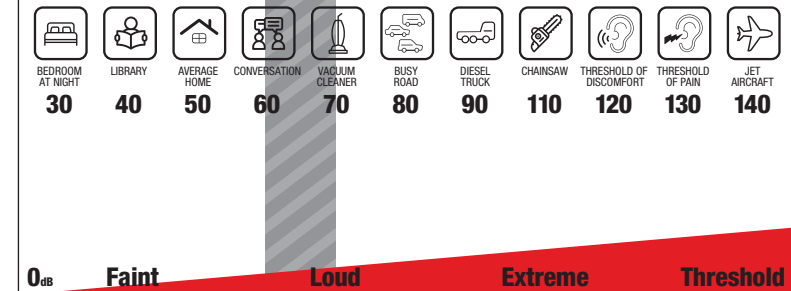

TP1100DGOF

PLU 553023

GENERATOR POWER USAGE CHART					
APPLIANCE	APPROX START W	APPROX RUN W	1100W	2200W	3300W
Light Bulb, LED	5-20W	5-20W	✓	✓	✓
Light Bulb, Incandescent	20-100W	20-100W	✓	✓	✓
Light Bulb, Halogen	50-600W	20-500W	✓	✓	✓
Smart Phone/Tablet Charger	100W	100W	✓	✓	✓
Pedestal Fan	120-500W	40-100W	✓	✓	✓
Flat Screen TV 24"	200W	200W	✓	✓	✓
Laptop Computer	200-300W	100-200W	✓	✓	✓
Desktop Computer	300-650W	100-450W	✓	✓	✓
Bar Fridge Up to 60L	500-700W	200-350W	✓	✓	✓
Flat Screen TV 24" & Blue Ray	500-800W	500-800W	✓	✓	✓
Flat Screen TV 46"	600-800W	600-800W	✓	✓	✓
Blender	750W	400W	✓	✓	✓
Toaster 2 slice	850-1000W	850-1000W	✓	✓	✓
13mm Impact Drill	900-1200W	600-750W	✓	✓	✓
Coffee Maker	900-1800W	600-1200W		✓	✓
Kettle	1400W	1400W		✓	✓
Home Fridge/Freezer Up To 180L	1200-2400W	250-600W		✓	✓
Electric Fry Pan	1500-2000W	1500-2000W		✓	✓
Toaster 4 slice	1600-2200W	1600-2200W		✓	✓
125mm Angle Grinder	1700-1800W	700-800W		✓	✓
Microwave Oven 800W	1800W	1500W		✓	✓
Hair Dryer	1500-2400W	1000-2000W			✓
Kettle	2000W	2000W			✓
Microwave Oven 1000W	2100W	1800W			✓
185mm Circular Saw	2100-2300W	1000-1400W			✓
2HP Air Compressor	2400-2600W	1500-2000W			✓
Home Fridge/Freezer Over 200L	1800-2900W	700-1200W			✓
Caravan Air Conditioner	2000-4000W	1500-3000W			✓

You can use any combination of appliances provided that you do not exceed the limits of your generator.
For this generator never exceed 850W in total when combining multiple different appliances.

DECIBEL (dB)

SCALE OF NOISE
 10dB increase represents a doubling in loudness to the ear

65dB
at 7m
 GENERATOR 1100W
 TP1100DGOF