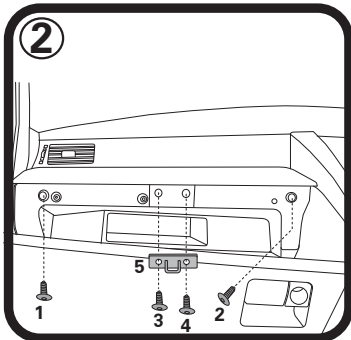

## FITTING INSTRUCTIONS FOR RYCO CABIN FILTER RCA113MS NISSAN MAXIMA & MURANO Filter located behind glove box

Undo 2 screws at bottom of glove box as shown.

Unclip filter cover and remove, pull used filter out of housing and replace with new RycO filter.