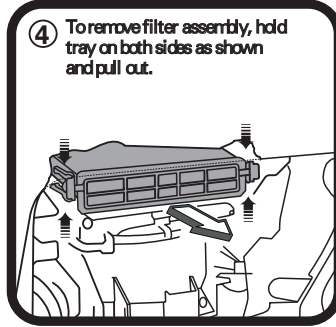

RYCO FILTERS

FITTING INSTRUCTIONS FOR RYCO CABIN FILTER RCA140P/MS

TOYOTA ECHO & RAV4

(Filter is located behind glove box)

GUD Automotive Pty Ltd
29 Taras Ave Altona North
Victoria 3025 Australia.
www.rycofilters.com.au