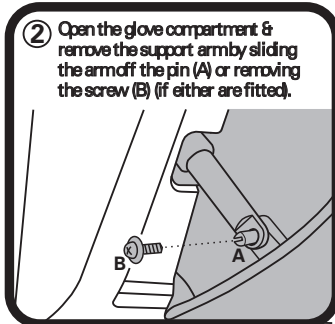

RYCO FILTERS

FITTING INSTRUCTIONS FOR RYCO CABIN FILTER RCA140P/MS

TOYOTA ECHO & RAV4

(Filter is located behind glove box)

GUD Automotive Pty Ltd
29 Taras Ave Altona North
Victoria 3025 Australia.
www.rycofilters.com.au