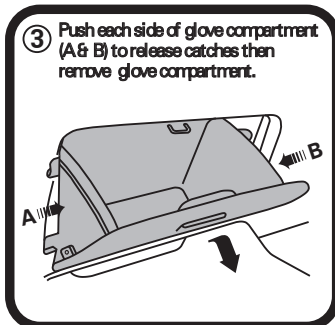

RYCO FILTERS

FITTING INSTRUCTIONS FOR RYCO CABIN FILTER RCA140P/MS TOYOTA COROLLA

(Filter is located behind glove box)

GUD Automotive Pty Ltd
29 Taras Ave Altona North
Victoria 3025 Australia.
www.rycofilters.com.au

GUD Automotive -
A division of GUD (NZ) Holdings Limited
626A Rosebank Road Avondale
Auckland, New Zealand
www.ryco.co.nz