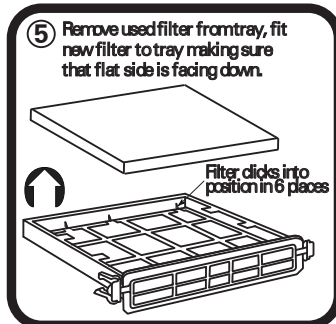

RYCO FILTERS

FITTING INSTRUCTIONS FOR RYCO CABIN FILTER RCA140P/MS

TOYOTA ECHO & RAV4

(Filter is located behind glove box)

GUD Automotive Pty Ltd
29 Taras Ave Altona North
Victoria 3025 Australia.
www.rycofilters.com.au