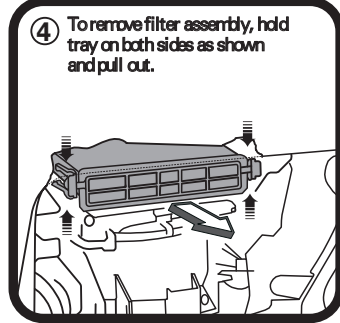

RYCO FILTERS

FITTING INSTRUCTIONS FOR RYCO CABIN FILTER RCA140P/MS TOYOTA COROLLA

(Filter is located behind glove box)

GUD Automotive Pty Ltd
29 Taras Ave Altona North
Victoria 3025 Australia.
www.rycofilters.com.au

GUD Automotive -
A division of GUD (NZ) Holdings Limited
626A Rosebank Road Avondale
Auckland, New Zealand
www.ryco.co.nz