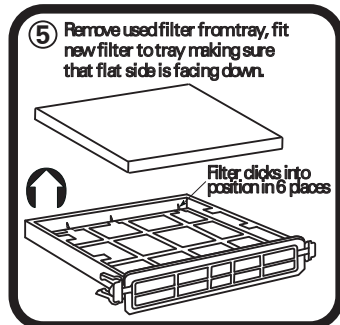

RYCO FILTERS

FITTING INSTRUCTIONS FOR RYCO CABIN FILTER RCA140P/MS TOYOTA COROLLA

(Filter is located behind glove box)

GUD Automotive Pty Ltd
29 Taras Ave Altona North
Victoria 3025 Australia.
www.rycofilters.com.au

GUD Automotive -
A division of GUD (NZ) Holdings Limited
626A Rosebank Road Avondale
Auckland, New Zealand
www.ryco.co.nz