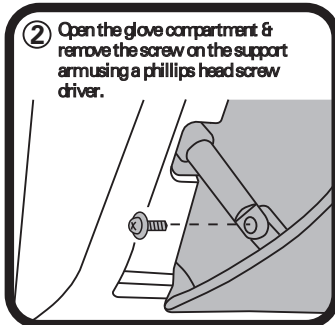

RYCO FILTERS

FITTING INSTRUCTIONS FOR RYCO CABIN FILTER RCA140P/MS TOYOTA COROLLA

(Filter is located behind glove box)

GUD Automotive Pty Ltd
29 Taras Ave Altona North
Victoria 3025 Australia.
www.rycofilters.com.au

GUD Automotive -
A division of GUD (NZ) Holdings Limited
626A Rosebank Road Avondale
Auckland, New Zealand
www.ryco.co.nz