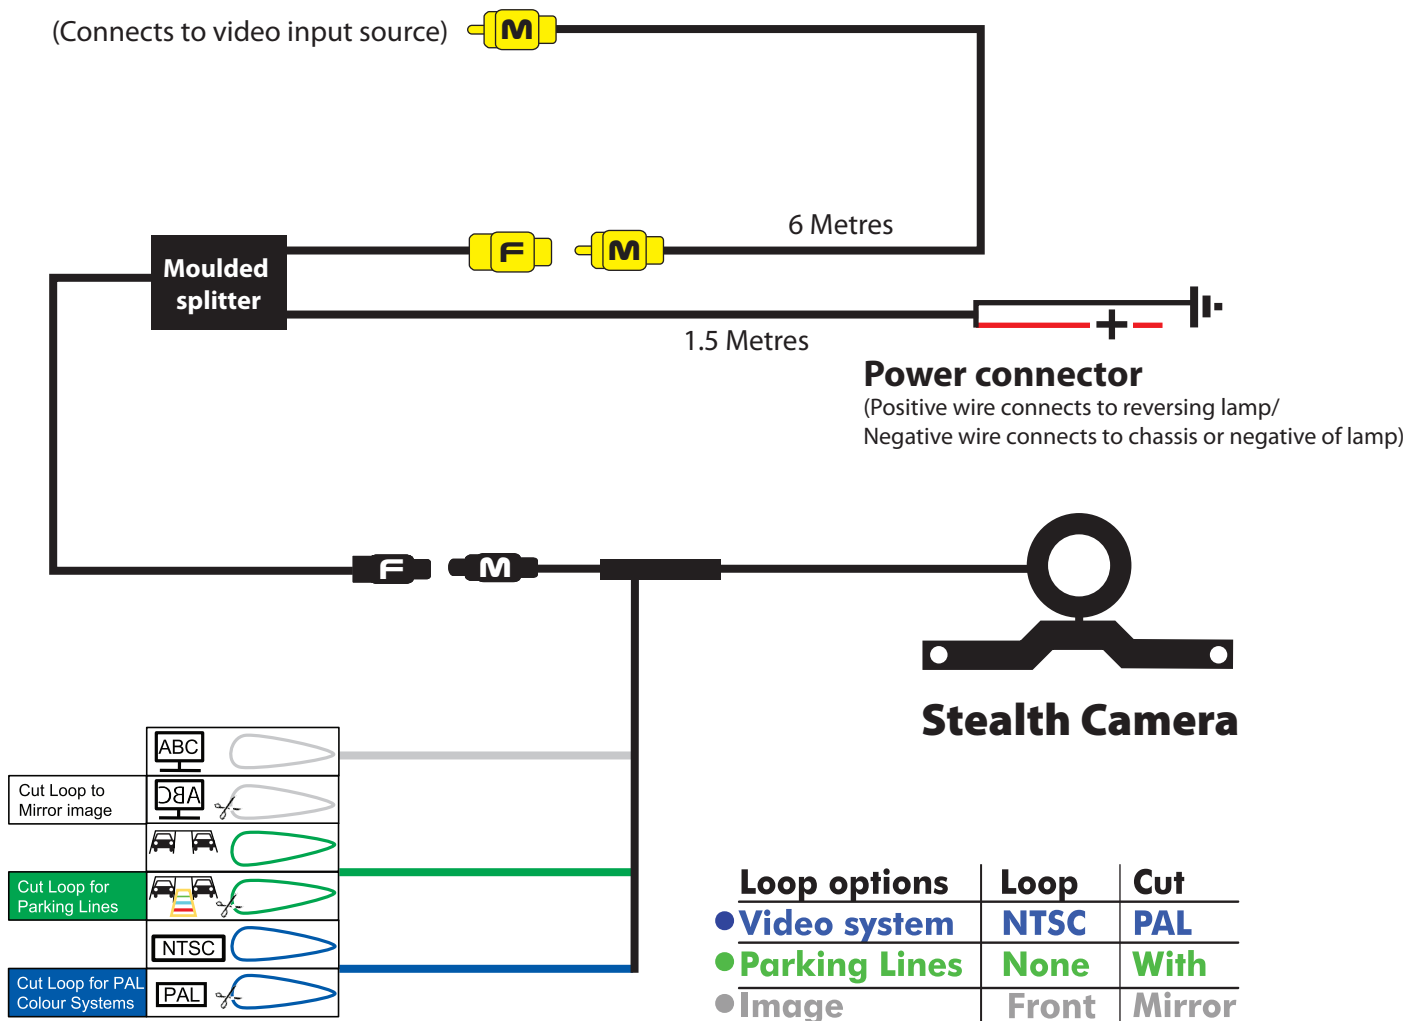

# G45CL wiring diagram

**Note:** When cutting loop wire make sure unit is turned off

## Specifications

Stealth Camera with Loop: CMOS  
 120/60 Degree viewing angle.  
 Camera IP Rating: IP67 (0.5M- 4 Hrs)  
 Camera Mount type: Number Plate  
 Includes 1.5M Power Wire and 6M RCA Lead  
 Colour system: NTSC/PAL  
 Supply Power: DC12V +/- 10%