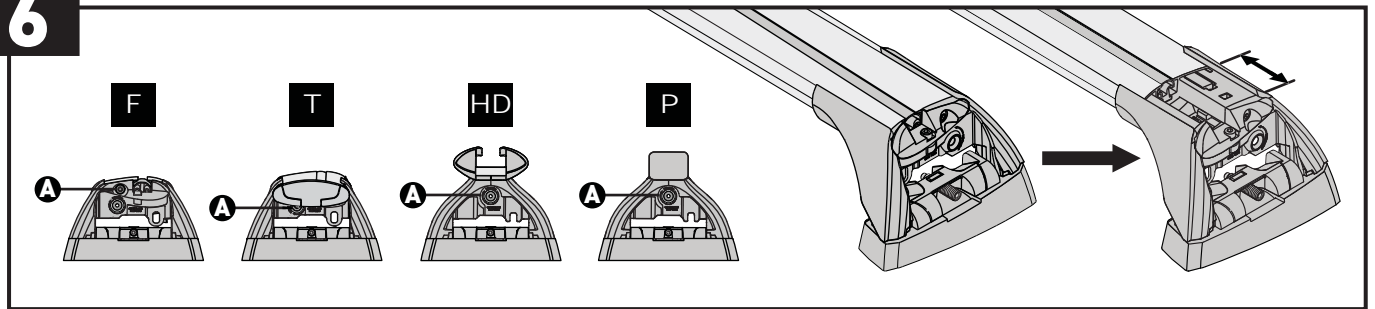

5

6

		-A	B
Ford Ranger Double Cab 4dr Ute Nov 11- Jul 15	AU, EU, NZ, ZA	220 mm (8 5/8")	530 mm (20 7/8")
Ford Ranger Double Cab 4dr Ute Aug 15+	AU, EU, NZ, ZA	220 mm (8 5/8")	530 mm (20 7/8")
Ford Ranger Single Cab 2dr Ute Jan 12 - 15	AU, EU, NZ, ZA	220 mm (8 5/8")	-
Ford Ranger Single Cab 2dr Ute Jan 15+	AU, NZ, ZA	220 mm (8 5/8")	-
Ford Ranger Regular Cab 2dr Ute 15+	EU	220 mm (8 5/8")	-
Ford Ranger Super Cab 4dr Ute Jan 12 - 15	AU, EU, NZ, ZA	230 mm (9")	370 mm (14 5/8")
Ford Ranger Super Cab 4dr Ute Aug 15+	AU, EU, NZ, ZA	230 mm (9")	370 mm (14 5/8")
Mazda BT-50 Dual Cab 4dr Ute Nov 11- Aug 15	AU, EU, NZ, ZA	220 mm (8 5/8")	530 mm (20 7/8")
Mazda BT-50 Dual Cab 4dr Ute Sep 15+	AU, NZ, ZA	220 mm (8 5/8")	530 mm (20 7/8")
Mazda BT-50 Freestyle Cab 4dr Ute Nov 11- Aug 15	AU, NZ, ZA	230 mm (9")	370 mm (14 5/8")
Mazda BT-50 Freestyle Cab 4dr Ute Sep 15+	AU, NZ, ZA	230 mm (9")	370 mm (14 5/8")
Mazda BT-50 Single Cab 2dr Ute Nov 11- Aug 15	AU, NZ, ZA	220 mm (8 5/8")	-
Mazda BT-50 Single Cab 2dr Ute Sep 15+	AU, NZ, ZA	220 mm (8 5/8")	-