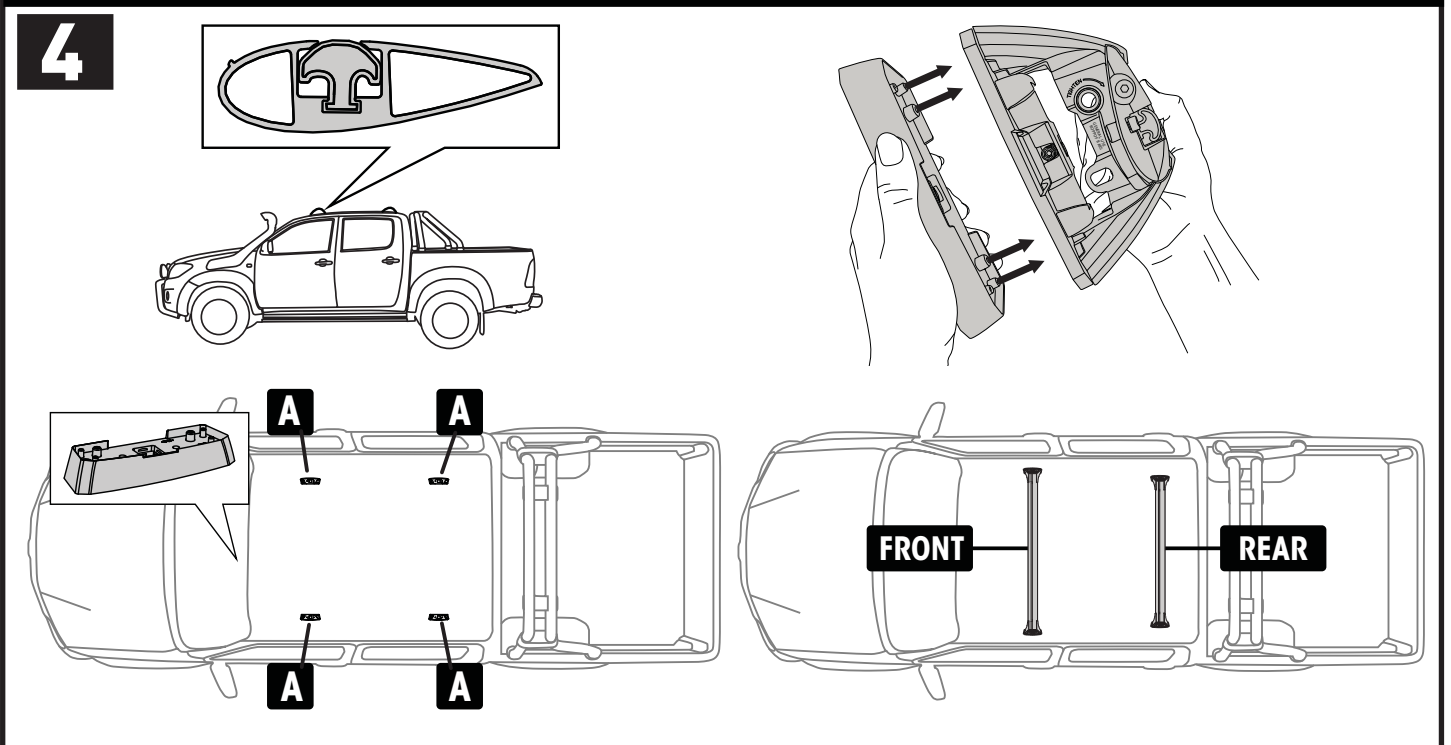

5

6

		-A	B
Ford Ranger Double Cab 4dr Ute Nov 11- Jul 15	AU, EU, NZ, ZA	220 mm (8 5/8")	530 mm (20 7/8")
Ford Ranger Double Cab 4dr Ute Aug 15+	AU, EU, NZ, ZA	220 mm (8 5/8")	530 mm (20 7/8")
Ford Ranger Single Cab 2dr Ute Jan 12 - 15	AU, EU, NZ, ZA	220 mm (8 5/8")	-
Ford Ranger Single Cab 2dr Ute Jan 15+	AU, NZ, ZA	220 mm (8 5/8")	-
Ford Ranger Regular Cab 2dr Ute 15+	EU	220 mm (8 5/8")	-
Ford Ranger Super Cab 4dr Ute Jan 12 - 15	AU, EU, NZ, ZA	230 mm (9")	370 mm (14 5/8")
Ford Ranger Super Cab 4dr Ute Aug 15+	AU, EU, NZ, ZA	230 mm (9")	370 mm (14 5/8")
Mazda BT-50 Dual Cab 4dr Ute Nov 11- Aug 15	AU, EU, NZ, ZA	220 mm (8 5/8")	530 mm (20 7/8")
Mazda BT-50 Dual Cab 4dr Ute Sep 15+	AU, NZ, ZA	220 mm (8 5/8")	530 mm (20 7/8")
Mazda BT-50 Freestyle Cab 4dr Ute Nov 11- Aug 15	AU, NZ, ZA	230 mm (9")	370 mm (14 5/8")
Mazda BT-50 Freestyle Cab 4dr Ute Sep 15+	AU, NZ, ZA	230 mm (9")	370 mm (14 5/8")
Mazda BT-50 Single Cab 2dr Ute Nov 11- Aug 15	AU, NZ, ZA	220 mm (8 5/8")	-
Mazda BT-50 Single Cab 2dr Ute Sep 15+	AU, NZ, ZA	220 mm (8 5/8")	-