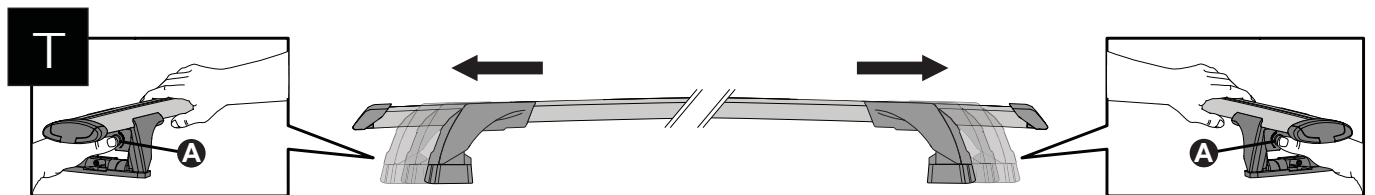

5

6

		-A	B
Ford Ranger Double Cab 4dr Ute Nov 11- Jul 15	AU, EU, NZ, ZA	220 mm (8 5/8")	530 mm (20 7/8")
Ford Ranger Double Cab 4dr Ute Aug 15+	AU, EU, NZ, ZA	220 mm (8 5/8")	530 mm (20 7/8")
Ford Ranger Single Cab 2dr Ute Jan 12 - 15	AU, EU, NZ, ZA	220 mm (8 5/8")	-
Ford Ranger Single Cab 2dr Ute Jan 15+	AU, NZ, ZA	220 mm (8 5/8")	-
Ford Ranger Regular Cab 2dr Ute 15+	EU	220 mm (8 5/8")	-
Ford Ranger Super Cab 4dr Ute Jan 12 - 15	AU, EU, NZ, ZA	230 mm (9")	370 mm (14 5/8")
Ford Ranger Super Cab 4dr Ute Aug 15+	AU, EU, NZ, ZA	230 mm (9")	370 mm (14 5/8")
Mazda BT-50 Dual Cab 4dr Ute Nov 11- Aug 15	AU, EU, NZ, ZA	220 mm (8 5/8")	530 mm (20 7/8")
Mazda BT-50 Dual Cab 4dr Ute Sep 15+	AU, NZ, ZA	220 mm (8 5/8")	530 mm (20 7/8")
Mazda BT-50 Freestyle Cab 4dr Ute Nov 11- Aug 15	AU, NZ, ZA	230 mm (9")	370 mm (14 5/8")
Mazda BT-50 Freestyle Cab 4dr Ute Sep 15+	AU, NZ, ZA	230 mm (9")	370 mm (14 5/8")
Mazda BT-50 Single Cab 2dr Ute Nov 11- Aug 15	AU, NZ, ZA	220 mm (8 5/8")	-
Mazda BT-50 Single Cab 2dr Ute Sep 15+	AU, NZ, ZA	220 mm (8 5/8")	-