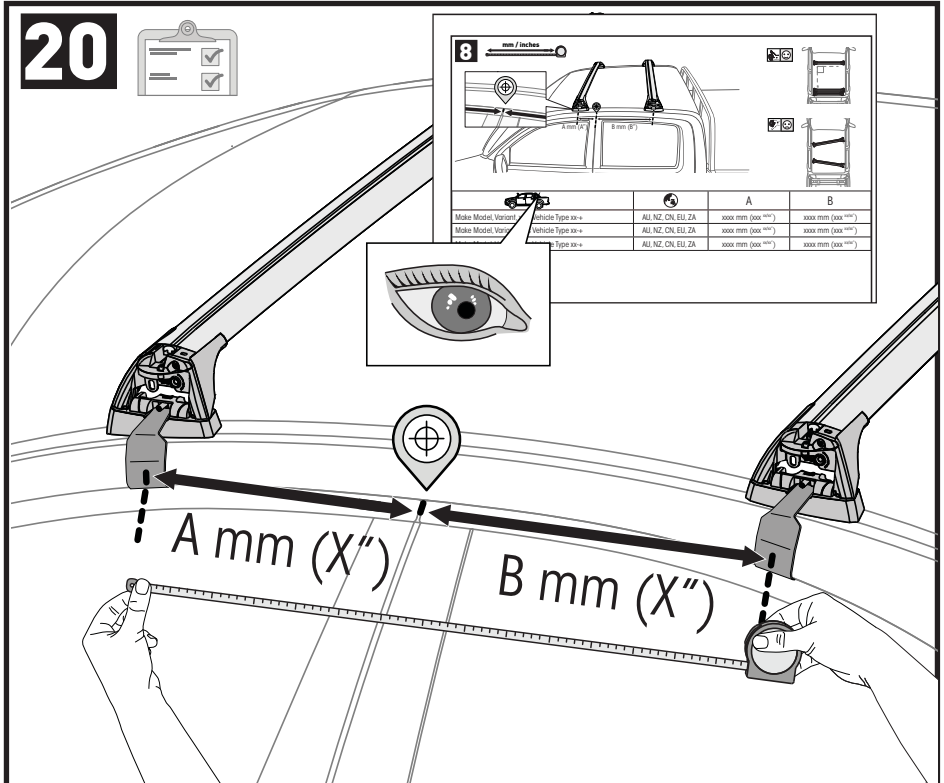

18

		1	2
Ford Ranger Double Cab 4dr Ute Nov 11- Jul 15	AU, EU, NZ, ZA	X = 937 mm (36 7/8")	X = 915 mm (36")
Ford Ranger Double Cab 4dr Ute Aug 15+	AU, EU, NZ, ZA	X = 937 mm (36 7/8")	X = 915 mm (36")
Ford Ranger Single Cab 2dr Ute Jan 12 - 15	AU, EU, NZ, ZA	X = 940 mm (37")	-
Ford Ranger Single Cab 2dr Ute Jan 15+	AU, NZ, ZA	X = 940 mm (37")	-
Ford Ranger Regular Cab 2dr Ute 15+	EU	X = 940 mm (37")	-
Ford Ranger Super Cab 4dr Ute Jan 12 - 15	AU, EU, NZ, ZA	X = 937 mm (36 7/8")	X = 915 mm (36")
Ford Ranger Super Cab 4dr Ute Aug 15+	AU, EU, NZ, ZA	X = 937 mm (36 7/8")	X = 915 mm (36")
Mazda BT-50 Dual Cab 4dr Ute Nov 11- Aug 15	AU, EU, NZ, ZA	X = 937 mm (36 7/8")	X = 915 mm (36")
Mazda BT-50 Dual Cab 4dr Ute Sep 15+	AU, NZ, ZA	X = 937 mm (36 7/8")	X = 930 mm (36 5/8")
Mazda BT-50 Freestyle Cab 4dr Ute Nov 11- Aug 15	AU, NZ, ZA	X = 937 mm (36 7/8")	X = 927 mm (36 1/2")
Mazda BT-50 Freestyle Cab 4dr Ute Sep 15+	AU, NZ, ZA	X = 937 mm (36 7/8")	X = 927 mm (36 1/2")
Mazda BT-50 Single Cab 2dr Ute Nov 11- Aug 15	AU, NZ, ZA	X = 940 mm (37")	-
Mazda BT-50 Single Cab 2dr Ute Sep 15+	AU, NZ, ZA	X = 937 mm (36 7/8")	-

19

20