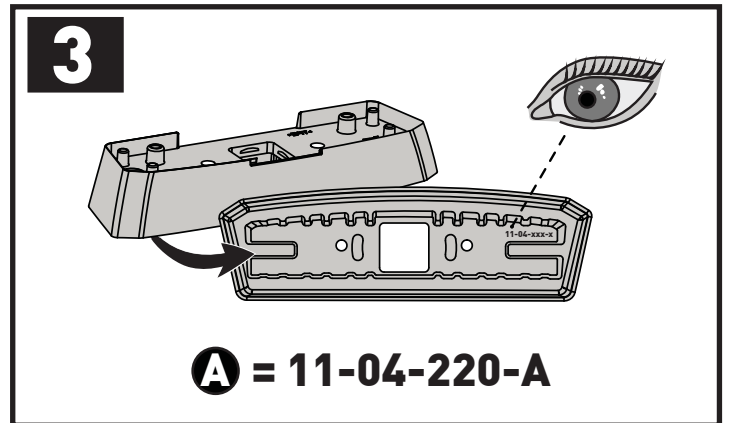

ATTENTION • ACHTUNG • ATENCIÓN • ATTENTION • OPPMERKSOMHET • ATENÇÃO • ВНИМАНИЕ
ATTENZIONE • UWAGA • UPOZORNĚNÍ • UPOZORNENIE • LET OP • UPPMÄRKSAMHET