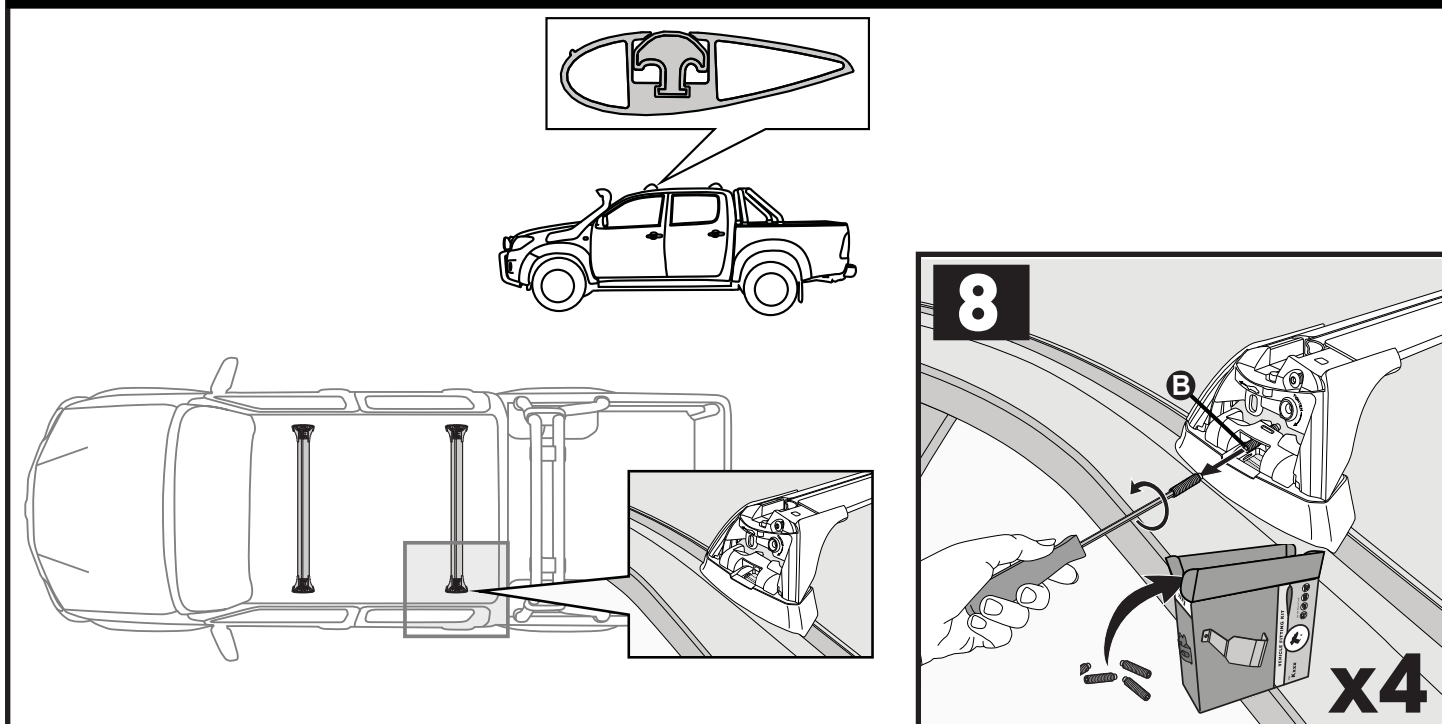

**PLACEMENT • PLATZIERUNG • COLOCACIÓN • MONTAGE • PLASSERING • COLOCAÇÃO • РАЗМЕЩЕНИЕ
MONTAGGIO • UMIESZCZENIE • UMÍSTĚNÍ • UMIESTNENIE • PLAATSING • PLACERING**