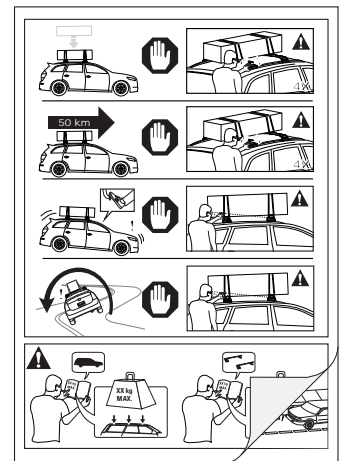

Yakima Australia Pty Ltd
17 Hinkler Court, Brendale
QLD 4500, Australia

Yakima Europe Coöperatief U.A.
Archimedesbaan 25, 3439
ME Nieuwegein, The Netherlands

Yakima Products, Inc.
4101 KRUSE WAY
Lake Oswego, OR. 97035 USA