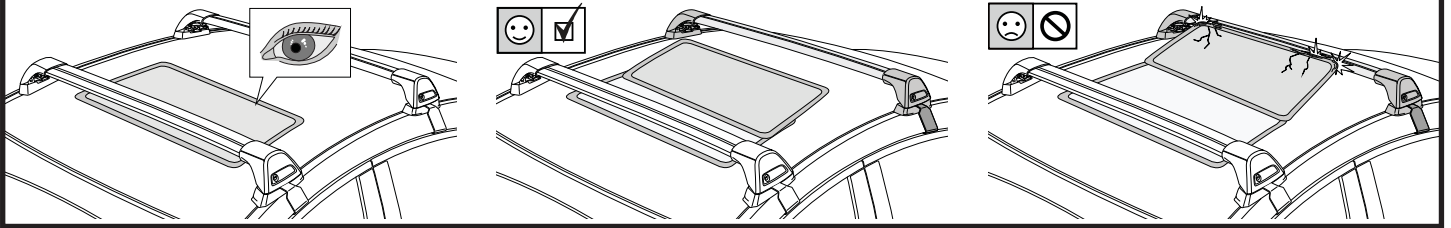

ATTENTION • ACHTUNG • ATENCIÓN • ATTENTION • OPPMERKSOMHET • ATENÇÃO • ВНИМАНИЕ
ATTENZIONE • UWAGA • UPOZORNĚNÍ • UPOZORNENIE • LET OP • UPPMÄRKSAMHET