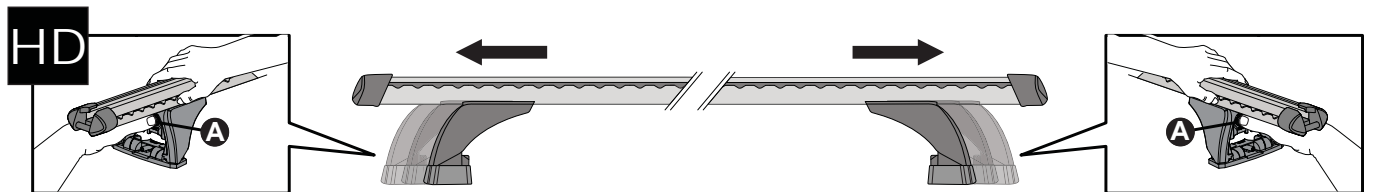

5

6

		-A	B
Ford Ranger Double Cab 4dr Ute Nov 11- Jul 15	AU, EU, NZ, ZA	220 mm (8 5/8")	530 mm (20 7/8")
Ford Ranger Double Cab 4dr Ute Aug 15+	AU, EU, NZ, ZA	220 mm (8 5/8")	530 mm (20 7/8")
Ford Ranger Single Cab 2dr Ute Jan 12 - 15	AU, EU, NZ, ZA	220 mm (8 5/8")	-
Ford Ranger Single Cab 2dr Ute Jan 15+	AU, NZ, ZA	220 mm (8 5/8")	-
Ford Ranger Regular Cab 2dr Ute 15+	EU	220 mm (8 5/8")	-
Ford Ranger Super Cab 4dr Ute Jan 12 - 15	AU, EU, NZ, ZA	230 mm (9")	370 mm (14 5/8")
Ford Ranger Super Cab 4dr Ute Aug 15+	AU, EU, NZ, ZA	230 mm (9")	370 mm (14 5/8")
Mazda BT-50 Dual Cab 4dr Ute Nov 11- Aug 15	AU, EU, NZ, ZA	220 mm (8 5/8")	530 mm (20 7/8")
Mazda BT-50 Dual Cab 4dr Ute Sep 15+	AU, NZ, ZA	220 mm (8 5/8")	530 mm (20 7/8")
Mazda BT-50 Freestyle Cab 4dr Ute Nov 11- Aug 15	AU, NZ, ZA	230 mm (9")	370 mm (14 5/8")
Mazda BT-50 Freestyle Cab 4dr Ute Sep 15+	AU, NZ, ZA	230 mm (9")	370 mm (14 5/8")
Mazda BT-50 Single Cab 2dr Ute Nov 11- Aug 15	AU, NZ, ZA	220 mm (8 5/8")	-
Mazda BT-50 Single Cab 2dr Ute Sep 15+	AU, NZ, ZA	220 mm (8 5/8")	-