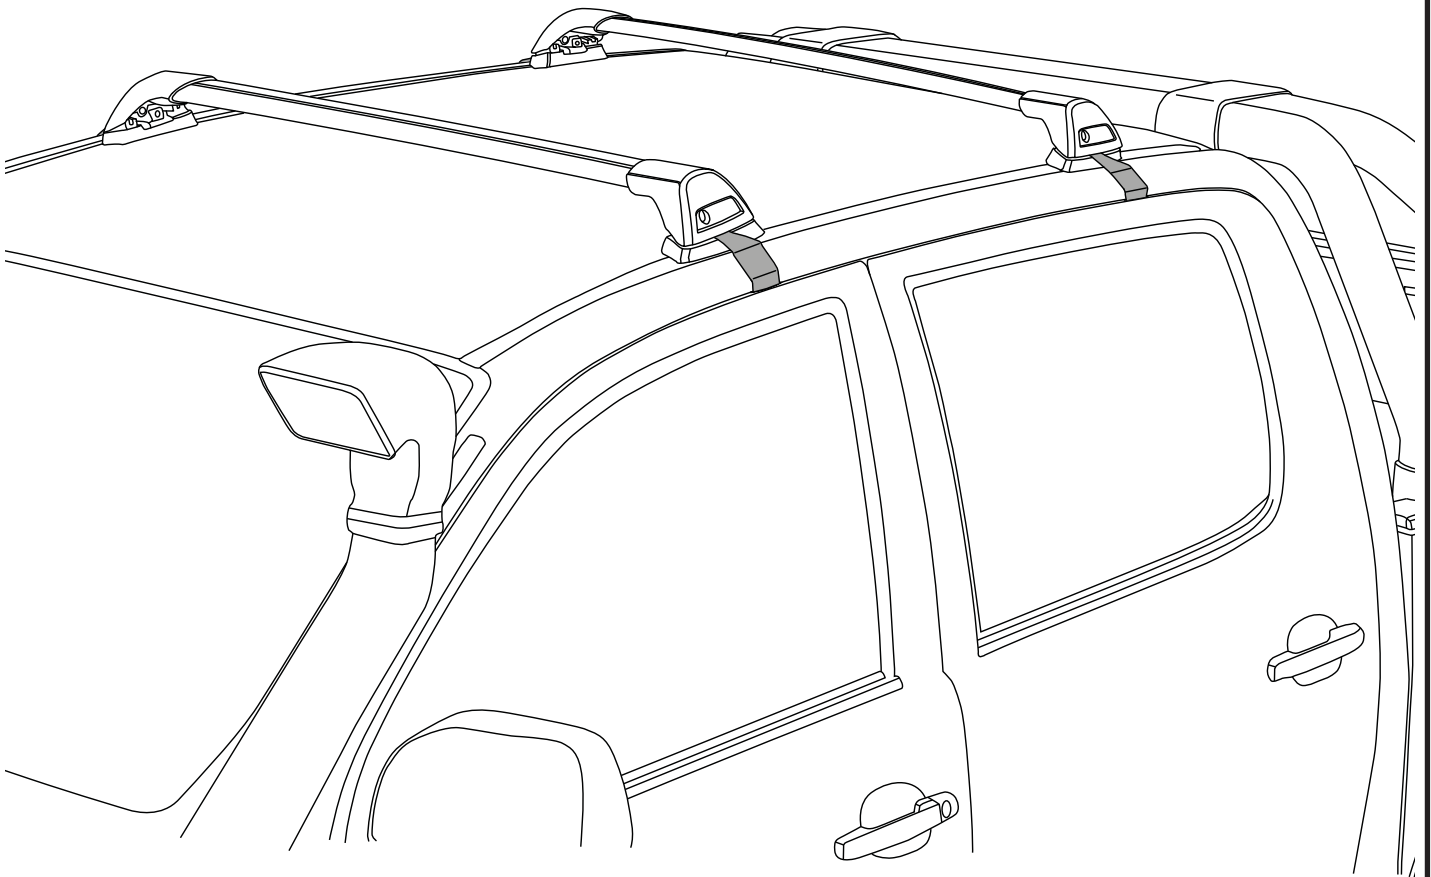

K611

Fitting Kit