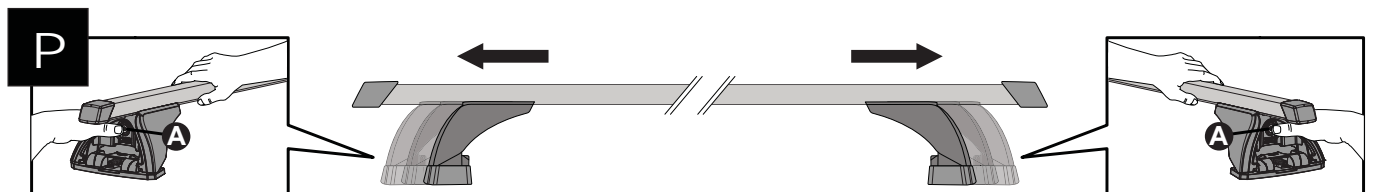

5

6

		-A	B
Ford Ranger Double Cab 4dr Ute Nov 11- Jul 15	AU, EU, NZ, ZA	220 mm (8 5/8")	530 mm (20 7/8")
Ford Ranger Double Cab 4dr Ute Aug 15+	AU, EU, NZ, ZA	220 mm (8 5/8")	530 mm (20 7/8")
Ford Ranger Single Cab 2dr Ute Jan 12 - 15	AU, EU, NZ, ZA	220 mm (8 5/8")	-
Ford Ranger Single Cab 2dr Ute Jan 15+	AU, NZ, ZA	220 mm (8 5/8")	-
Ford Ranger Regular Cab 2dr Ute 15+	EU	220 mm (8 5/8")	-
Ford Ranger Super Cab 4dr Ute Jan 12 - 15	AU, EU, NZ, ZA	230 mm (9")	370 mm (14 5/8")
Ford Ranger Super Cab 4dr Ute Aug 15+	AU, EU, NZ, ZA	230 mm (9")	370 mm (14 5/8")
Mazda BT-50 Dual Cab 4dr Ute Nov 11- Aug 15	AU, EU, NZ, ZA	220 mm (8 5/8")	530 mm (20 7/8")
Mazda BT-50 Dual Cab 4dr Ute Sep 15+	AU, NZ, ZA	220 mm (8 5/8")	530 mm (20 7/8")
Mazda BT-50 Freestyle Cab 4dr Ute Nov 11- Aug 15	AU, NZ, ZA	230 mm (9")	370 mm (14 5/8")
Mazda BT-50 Freestyle Cab 4dr Ute Sep 15+	AU, NZ, ZA	230 mm (9")	370 mm (14 5/8")
Mazda BT-50 Single Cab 2dr Ute Nov 11- Aug 15	AU, NZ, ZA	220 mm (8 5/8")	-
Mazda BT-50 Single Cab 2dr Ute Sep 15+	AU, NZ, ZA	220 mm (8 5/8")	-