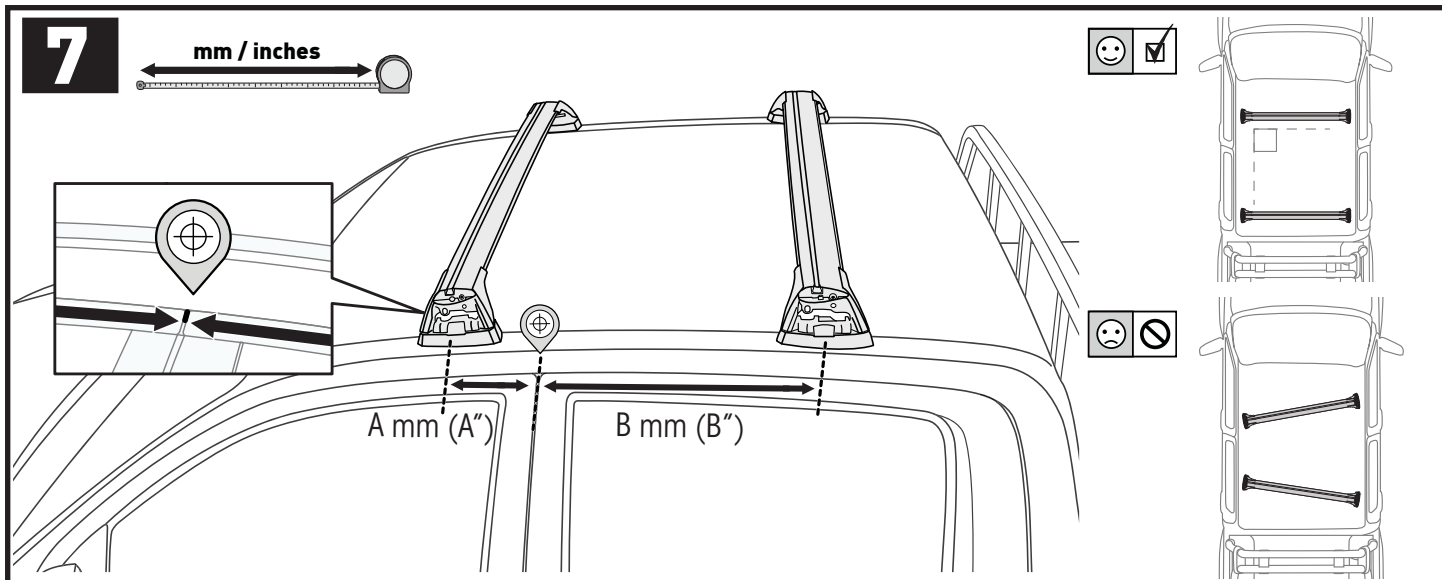

5

6

		-A	B
Ford Ranger Double Cab 4dr Ute Nov 11- Jul 15	AU, EU, NZ, ZA	220 mm (8 5/8")	530 mm (20 7/8")
Ford Ranger Double Cab 4dr Ute Aug 15+	AU, EU, NZ, ZA	220 mm (8 5/8")	530 mm (20 7/8")
Ford Ranger Single Cab 2dr Ute Jan 12 - 15	AU, EU, NZ, ZA	220 mm (8 5/8")	-
Ford Ranger Single Cab 2dr Ute Jan 15+	AU, NZ, ZA	220 mm (8 5/8")	-
Ford Ranger Regular Cab 2dr Ute 15+	EU	220 mm (8 5/8")	-
Ford Ranger Super Cab 4dr Ute Jan 12 - 15	AU, EU, NZ, ZA	230 mm (9")	370 mm (14 5/8")
Ford Ranger Super Cab 4dr Ute Aug 15+	AU, EU, NZ, ZA	230 mm (9")	370 mm (14 5/8")
Mazda BT-50 Dual Cab 4dr Ute Nov 11- Aug 15	AU, EU, NZ, ZA	220 mm (8 5/8")	530 mm (20 7/8")
Mazda BT-50 Dual Cab 4dr Ute Sep 15+	AU, NZ, ZA	220 mm (8 5/8")	530 mm (20 7/8")
Mazda BT-50 Freestyle Cab 4dr Ute Nov 11- Aug 15	AU, NZ, ZA	230 mm (9")	370 mm (14 5/8")
Mazda BT-50 Freestyle Cab 4dr Ute Sep 15+	AU, NZ, ZA	230 mm (9")	370 mm (14 5/8")
Mazda BT-50 Single Cab 2dr Ute Nov 11- Aug 15	AU, NZ, ZA	220 mm (8 5/8")	-
Mazda BT-50 Single Cab 2dr Ute Sep 15+	AU, NZ, ZA	220 mm (8 5/8")	-