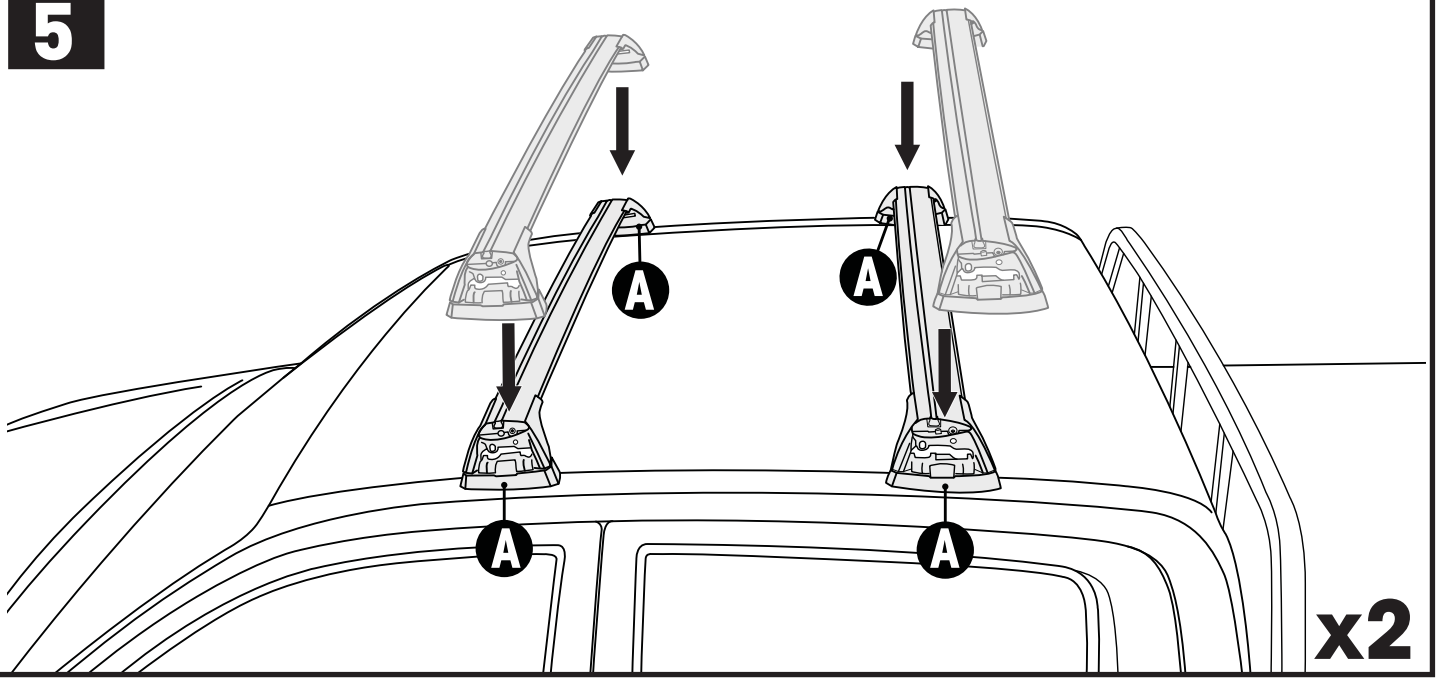

5

6

		-A	B
Ford Ranger Double Cab 4dr Ute Nov 11- Jul 15	AU, EU, NZ, ZA	220 mm (8 5/8")	530 mm (20 7/8")
Ford Ranger Double Cab 4dr Ute Aug 15+	AU, EU, NZ, ZA	220 mm (8 5/8")	530 mm (20 7/8")
Ford Ranger Single Cab 2dr Ute Jan 12 - 15	AU, EU, NZ, ZA	220 mm (8 5/8")	-
Ford Ranger Single Cab 2dr Ute Jan 15+	AU, NZ, ZA	220 mm (8 5/8")	-
Ford Ranger Regular Cab 2dr Ute 15+	EU	220 mm (8 5/8")	-
Ford Ranger Super Cab 4dr Ute Jan 12 - 15	AU, EU, NZ, ZA	230 mm (9")	370 mm (14 5/8")
Ford Ranger Super Cab 4dr Ute Aug 15+	AU, EU, NZ, ZA	230 mm (9")	370 mm (14 5/8")
Mazda BT-50 Dual Cab 4dr Ute Nov 11- Aug 15	AU, EU, NZ, ZA	220 mm (8 5/8")	530 mm (20 7/8")
Mazda BT-50 Dual Cab 4dr Ute Sep 15+	AU, NZ, ZA	220 mm (8 5/8")	530 mm (20 7/8")
Mazda BT-50 Freestyle Cab 4dr Ute Nov 11- Aug 15	AU, NZ, ZA	230 mm (9")	370 mm (14 5/8")
Mazda BT-50 Freestyle Cab 4dr Ute Sep 15+	AU, NZ, ZA	230 mm (9")	370 mm (14 5/8")
Mazda BT-50 Single Cab 2dr Ute Nov 11- Aug 15	AU, NZ, ZA	220 mm (8 5/8")	-
Mazda BT-50 Single Cab 2dr Ute Sep 15+	AU, NZ, ZA	220 mm (8 5/8")	-