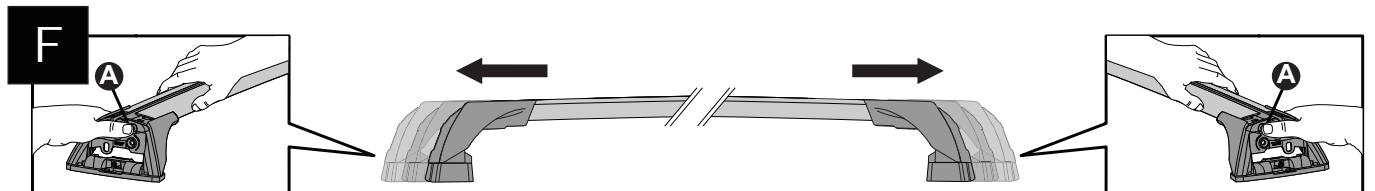

5

6

		-A	B
Ford Ranger Double Cab 4dr Ute Nov 11- Jul 15	AU, EU, NZ, ZA	220 mm (8 5/8")	530 mm (20 7/8")
Ford Ranger Double Cab 4dr Ute Aug 15+	AU, EU, NZ, ZA	220 mm (8 5/8")	530 mm (20 7/8")
Ford Ranger Single Cab 2dr Ute Jan 12 - 15	AU, EU, NZ, ZA	220 mm (8 5/8")	-
Ford Ranger Single Cab 2dr Ute Jan 15+	AU, NZ, ZA	220 mm (8 5/8")	-
Ford Ranger Regular Cab 2dr Ute 15+	EU	220 mm (8 5/8")	-
Ford Ranger Super Cab 4dr Ute Jan 12 - 15	AU, EU, NZ, ZA	230 mm (9")	370 mm (14 5/8")
Ford Ranger Super Cab 4dr Ute Aug 15+	AU, EU, NZ, ZA	230 mm (9")	370 mm (14 5/8")
Mazda BT-50 Dual Cab 4dr Ute Nov 11- Aug 15	AU, EU, NZ, ZA	220 mm (8 5/8")	530 mm (20 7/8")
Mazda BT-50 Dual Cab 4dr Ute Sep 15+	AU, NZ, ZA	220 mm (8 5/8")	530 mm (20 7/8")
Mazda BT-50 Freestyle Cab 4dr Ute Nov 11- Aug 15	AU, NZ, ZA	230 mm (9")	370 mm (14 5/8")
Mazda BT-50 Freestyle Cab 4dr Ute Sep 15+	AU, NZ, ZA	230 mm (9")	370 mm (14 5/8")
Mazda BT-50 Single Cab 2dr Ute Nov 11- Aug 15	AU, NZ, ZA	220 mm (8 5/8")	-
Mazda BT-50 Single Cab 2dr Ute Sep 15+	AU, NZ, ZA	220 mm (8 5/8")	-