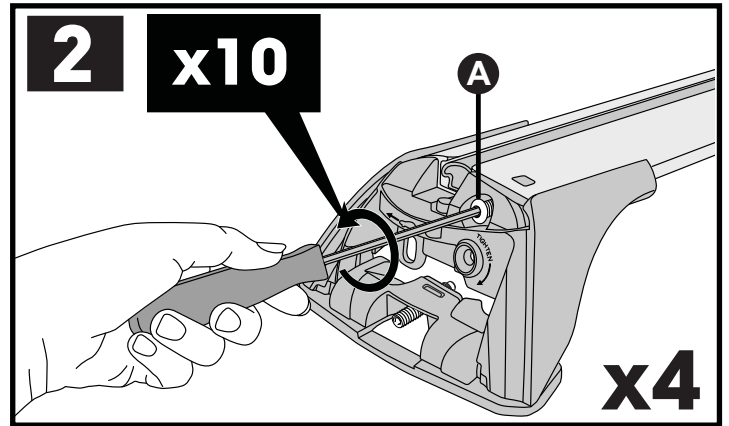

ATTENTION • ACHTUNG • ATENCIÓN • ATTENTION • OPPMERKSOMHET • ATENÇÃO • ВНИМАНИЕ
ATTENZIONE • UWAGA • UPOZORNĚNÍ • UPOZORNENIE • LET OP • UPPMÄRKSAMHET