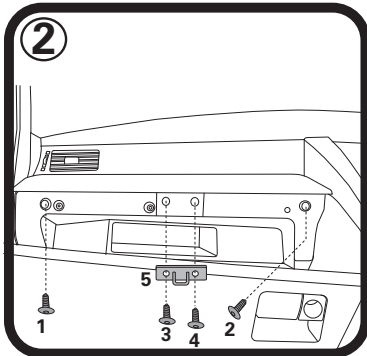

RYCO FILTERS

FITTING INSTRUCTIONS FOR RYCO CABIN FILTER RCA113P/C/MS NISSAN MAXIMA & MURANO Filter located behind glove box

1
Undo 2 screws at bottom of glove box as shown.

3
Unclip filter cover and remove, pull used filter out of housing and replace with new Ryco filter.

2
Open glove box, Undo 4 screws at top of glove box as shown, screws 3 & 4 retain staple (5) for glove box lock, lower glove box to access filter housing, Disconnect glove box light from back of glove box.