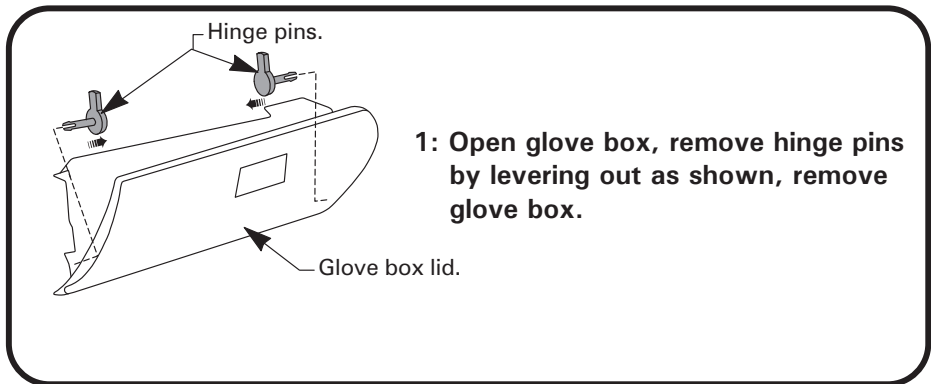

RYCO FILTERS

FITTING INSTRUCTIONS FOR RYCO CABIN FILTER RCA113P/C/MS

NISSAN PULSAR

Filter located behind glove box.

GUD Automotive Pty Ltd
29 Taras Ave Altona North
Victoria 3025 Australia.
www.rycofilters.com.au

GUD Automotive -
A division of GUD (NZ) Holdings Limited
626A Rosebank Road Avondale
Auckland, New Zealand
www.ryco.co.nz