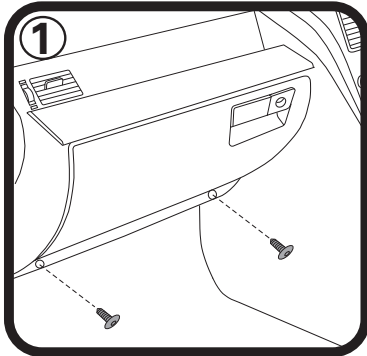

RYCO FILTERS

FITTING INSTRUCTIONS FOR RYCO CABIN FILTER RCA113P/C/MS NISSAN MAXIMA & MURANO Filter located behind glove box

1
Undo 2 screws at bottom of glove box as shown.

3
Unclip filter cover and remove, pull used filter out of housing and replace with new Ryco filter.

2
Open glove box, Undo 4 screws at top of glove box as shown, screws 3 & 4 retain staple (5) for glove box lock, lower glove box to access filter housing, Disconnect glove box light from back of glove box.