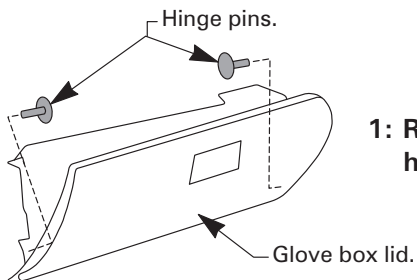

RYCO FILTERS

FITTING INSTRUCTIONS FOR RYCO CABIN FILTER RCA113P/C/MS

NISSAN X-TRAIL Filter located behind glove box.

GUD Automotive Pty Ltd
29 Taras Ave Altona North
Victoria 3025 Australia.
www.rycofilters.com.au

GUD Automotive -
A division of GUD (NZ) Holdings Limited
626A Rosebank Road Avondale
Auckland, New Zealand
www.ryco.co.nz

RYCO FILTERS

FITTING INSTRUCTIONS FOR RYCO CABIN FILTER RCA113P/C/MS

NISSAN X-TRAIL

Filter located behind glove box.

1: Remove glove box lid by levering hinge pins out as shown.

2: Remove filter cover, remove used filter.
3: Insert new Ryco filter with flow arrow up.

4: Dispose of used filter correctly.