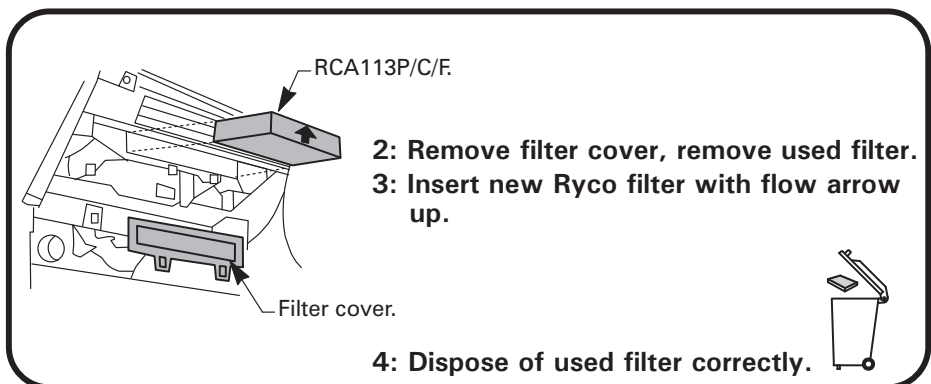

RYCO FILTERS

FITTING INSTRUCTIONS FOR RYCO CABIN FILTER RCA113P/C/MS

NISSAN PULSAR

Filter located behind glove box.

GUD Automotive Pty Ltd
29 Taras Ave Altona North
Victoria 3025 Australia.
www.rycofilters.com.au

GUD Automotive -
A division of GUD (NZ) Holdings Limited
626A Rosebank Road Avondale
Auckland, New Zealand
www.ryco.co.nz