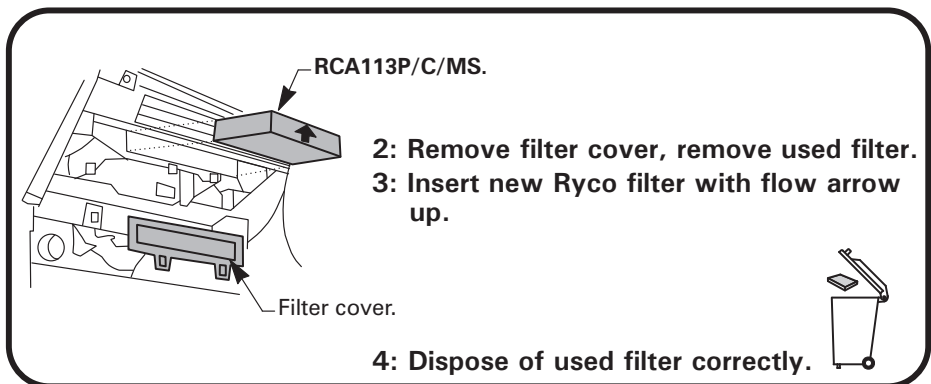

RYCO FILTERS

FITTING INSTRUCTIONS FOR RYCO CABIN FILTER RCA113P/C/MS

NISSAN X-TRAIL Filter located behind glove box.

GUD Automotive Pty Ltd
29 Taras Ave Altona North
Victoria 3025 Australia.
www.rycofilters.com.au

GUD Automotive -
A division of GUD (NZ) Holdings Limited
626A Rosebank Road Avondale
Auckland, New Zealand
www.ryco.co.nz