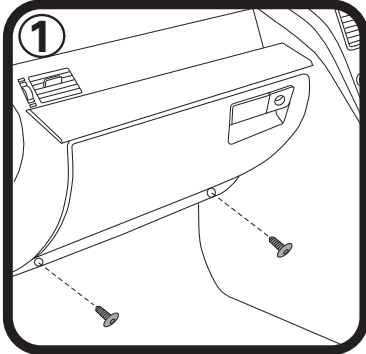

2
Open glove box, Undo 4 screws at top of glove box as shown, screws 3 & 4 retain staple (5) for glove box lock, lower glove box to access filter housing, Disconnect glove box light from back of glove box.

RYCO FILTERS

FITTING INSTRUCTIONS FOR RYCO CABIN FILTER RCA113P/C/MS NISSAN MAXIMA & MURANO Filter located behind glove box

1
Undo 2 screws at bottom of glove box as shown.

3
Unclip filter cover and remove, pull used filter out of housing and replace with new Ryco filter.