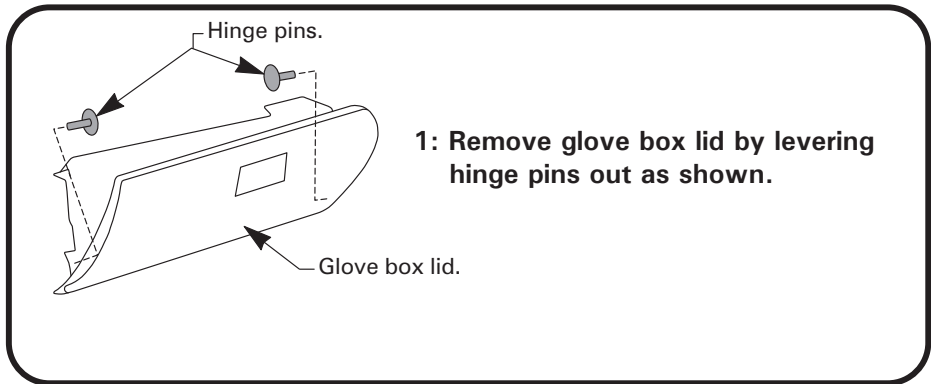

RYCO FILTERS

FITTING INSTRUCTIONS FOR RYCO CABIN FILTER RCA113P/C/MS

NISSAN X-TRAIL Filter located behind glove box.

GUD Automotive Pty Ltd
29 Taras Ave Altona North
Victoria 3025 Australia.
www.rycofilters.com.au

GUD Automotive -
A division of GUD (NZ) Holdings Limited
626A Rosebank Road Avondale
Auckland, New Zealand
www.ryco.co.nz