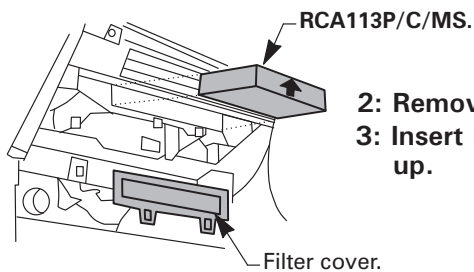

GUD Automotive -
A division of GUD (NZ) Holdings Limited
626A Rosebank Road Avondale
Auckland, New Zealand
www.ryco.co.nz

RYCO FILTERS

FITTING INSTRUCTIONS FOR RYCO CABIN FILTER RCA113P/C/MS

NISSAN X-TRAIL

Filter located behind glove box.

1: Remove glove box lid by levering hinge pins out as shown.

2: Remove filter cover, remove used filter.
3: Insert new Ryco filter with flow arrow up.

4: Dispose of used filter correctly.