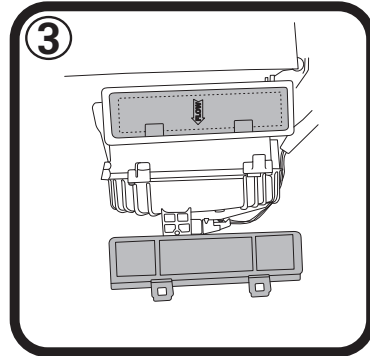

RYCO FILTERS

FITTING INSTRUCTIONS FOR RYCO CABIN FILTER RCA113P/C/MS NISSAN MAXIMA & MURANO Filter located behind glove box

1
Undo 2 screws at bottom of glove box as shown.

3
Unclip filter cover and remove, pull used filter out of housing and replace with new Ryco filter.

2
Open glove box, Undo 4 screws at top of glove box as shown, screws 3 & 4 retain staple (5) for glove box lock, lower glove box to access filter housing, Disconnect glove box light from back of glove box.