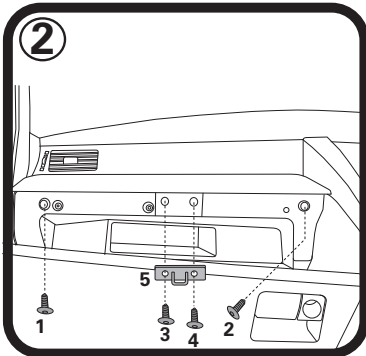

RYCO FILTERS

FITTING INSTRUCTIONS FOR RYCO CABIN FILTER RCA113P/C/MS NISSAN MAXIMA & MURANO Filter located behind glove box

1
Undo 2 screws at bottom of glove box as shown.

3
Unclip filter cover and remove, pull used filter out of housing and replace with new Ryco filter.

2
Open glove box, Undo 4 screws at top of glove box as shown, screws 3 & 4 retain staple (5) for glove box lock, lower glove box to access filter housing, Disconnect glove box light from back of glove box.