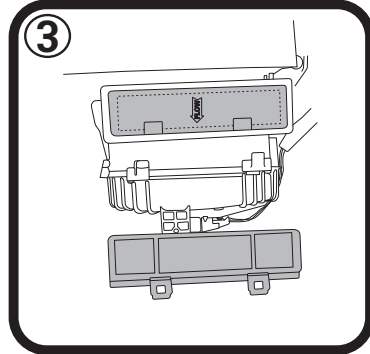

2
Open glove box, Undo 4 screws at top of glove box as shown, screws 3 & 4 retain staple (5) for glove box lock, lower glove box to access filter housing, Disconnect glove box light from back of glove box.

RYCO FILTERS

FITTING INSTRUCTIONS FOR RYCO CABIN FILTER RCA113P/C/MS NISSAN MAXIMA & MURANO Filter located behind glove box

1
Undo 2 screws at bottom of glove box as shown.

3
Unclip filter cover and remove, pull used filter out of housing and replace with new Ryco filter.