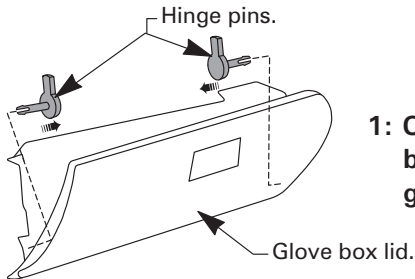

2
Open glove box, Undo 4 screws at top of glove box as shown, screws 3 & 4 retain staple (5) for glove box lock, lower glove box to access filter housing, Disconnect glove box light from back of glove box.

RYCO FILTERS

FITTING INSTRUCTIONS FOR RYCO CABIN FILTER RCA113P/C/MS

NISSAN PULSAR

Filter located behind glove box.

GUD Automotive Pty Ltd
29 Taras Ave Altona North
Victoria 3025 Australia.
www.rycofilters.com.au

- 1: Open glove box, remove hinge pins by levering out as shown, remove glove box.

- 2: Remove filter cover, remove used filter.
- 3: Insert new Ryco filter with flow arrow up.

- 4: Dispose of used filter correctly.