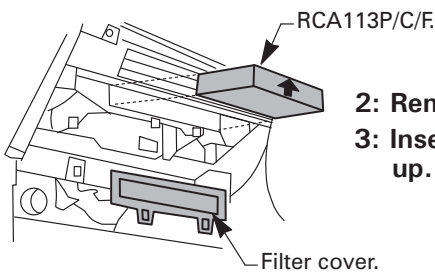

GUD Automotive -
A division of GUD (NZ) Holdings Limited
626A Rosebank Road Avondale
Auckland, New Zealand
www.ryco.co.nz

RYCO FILTERS

FITTING INSTRUCTIONS FOR RYCO CABIN FILTER RCA113P/C/MS

NISSAN PULSAR Filter located behind glove box.

- 1: Open glove box, remove hinge pins by levering out as shown, remove glove box.

- 2: Remove filter cover, remove used filter.
- 3: Insert new Ryco filter with flow arrow up.

- 4: Dispose of used filter correctly.